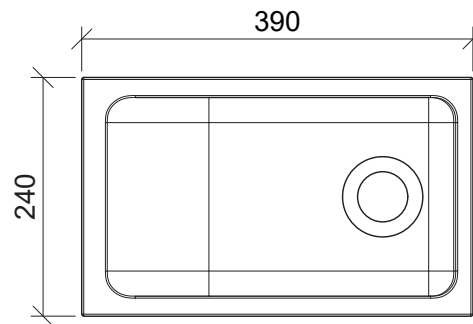

Cove Ensuite Undermount 390mm

390 x 240mm

100% Aussie Made

10 Year Warranty

SKU	Description	Colour
CEUB390	Cove Ensuite Undermount 460mm 0 Taphole	White Gloss

Basin

Top View

Side View