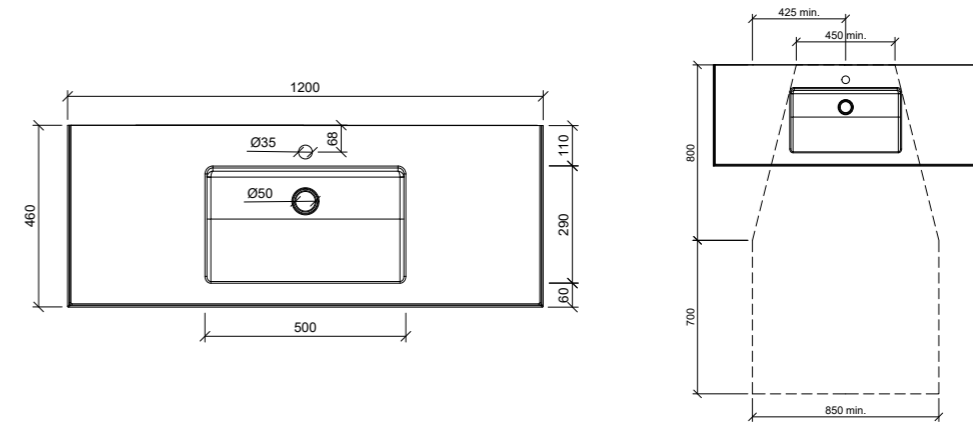

Essential Centre Wall Hung 1200mm

ESSWM120C

Note: 1, 3, or 0 taphole available*