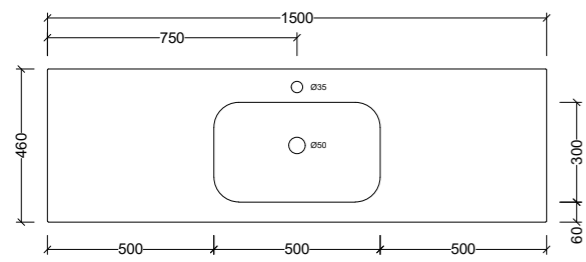

Stadium Centre 1500mm

STA150C Note: 1, 3, or 0 taphole available*