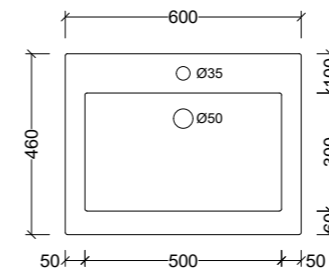

Monaco Major Ensuite 750mm

MME750C

Note: 1, 3, or 0 taphole available*

*Available with overflow - see page 48.

Monaco Grand

Side View - All Sizes

Monaco Grand Centre 600mm

MGR600C Note: 1, 3, or 0 taphole available*