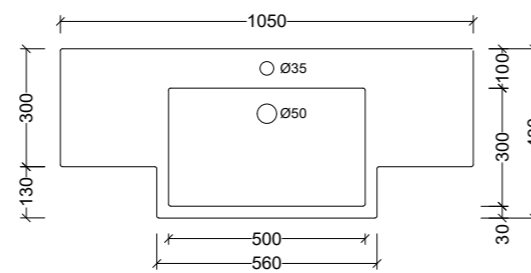

MFB750C

Note: 1, 3, or 0 taphole available*

Monaco Forward Bowl Centre 900mm

MFB900C

Note: 1, 3, or 0 taphole available*

Monaco Forward Bowl Centre 1050mm

MFB105C

Note: 1, 3, or 0 taphole available*