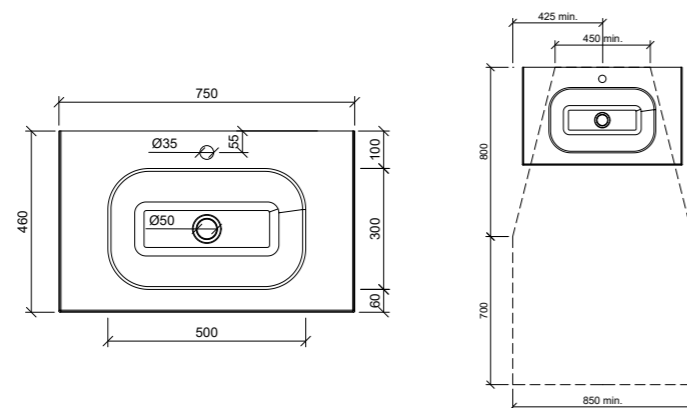

Stadium Centre Wall Hung 750mm

STAWM750C

Note: 1, 3, or 0 taphole available*