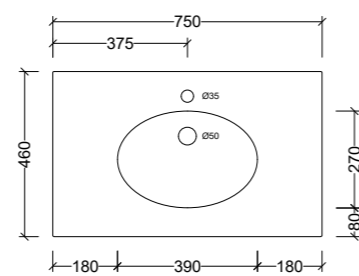

Note: 1, 2, 0 taphole available
Centre bowl, LH or RH offset.

Essential

Side View - All Sizes

Elite

Side View - All Sizes

Essential Centre 600mm

ESS600C

Note: 1, 3, or 0 taphole available*

Essential Centre 750mm

ESS750C

Note: 1, 3, or 0 taphole available*

Elite Centre 600mm

ELI600C

Note: 1, 3, or 0 taphole available*

Elite Centre 750mm

ELI750C