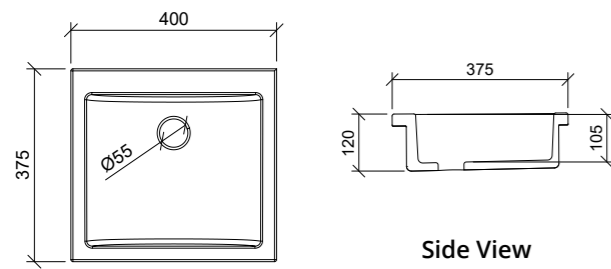

Fergus Forward Bowl 500mm - 175mm

FFB175C0

Note: 0 taphole available

*Available with overflow - see page 48.

*Available with overflow - see page 48.

Undermount Basins

Anona Undermount 400mm

Anona Undermount 400mm