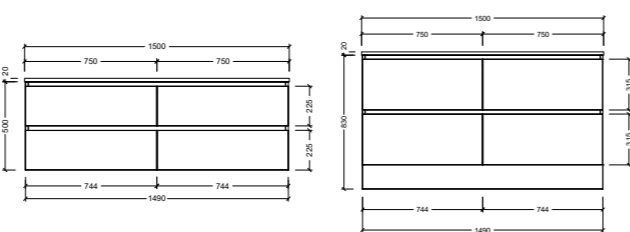

1500mm Centre Bowl All-Drawer

VANITY WITH	WALL HUNG	FLOOR STANDING
Essential Top	ADV150EW	ADV150EF
Monaco Top	ADV150MW	ADV150MF
Stadium Top	ADV150SW	ADV150SF
SilkSurface Top and Basin	ADV150SSW	ADV150SSF