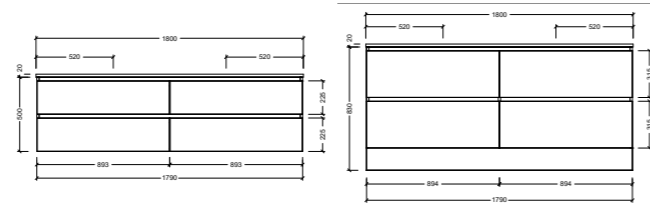

1800mm Double Bowl All-Drawer