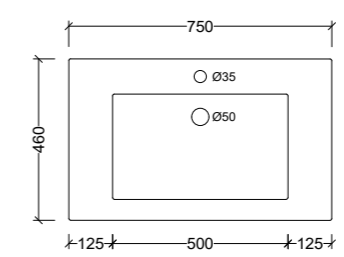

Monaco Centre 750mm

MON750C Note: 1, 3, or 0 taphole available*