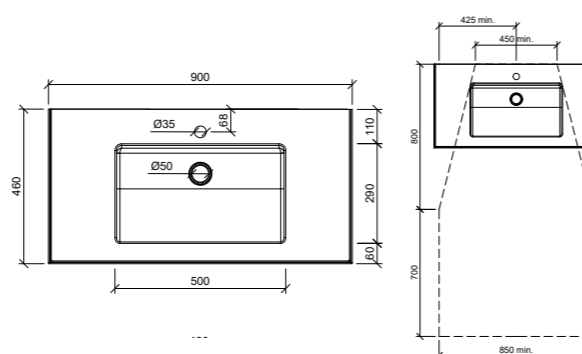

Essential Centre Wall Hung 900mm

ESSWM900C

Note: 1, 3, or 0 taphole available*