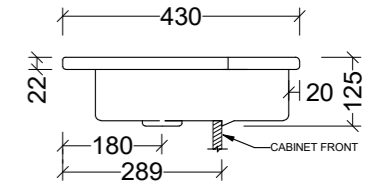

Monaco Major Ensuite 750mm

MME750C

Note: 1, 3, or 0 taphole available*

*Available with overflow - see page 48.

Monaco Grand

Side View - All Sizes

Monaco Grand Centre 600mm

MGR600C Note: 1, 3, or 0 taphole available*