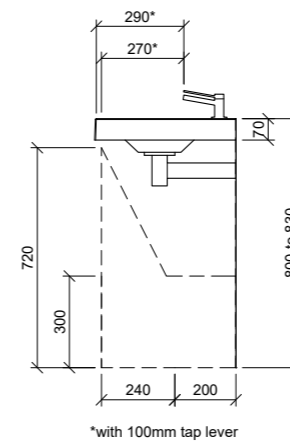

Essential Centre Wall Hung 900mm

ESSWM900C

Note: 1, 3, or 0 taphole available*

Essential Offset Wall Hung 1200mm

ESSWM120

Note: 1, 3, or 0 taphole available*
LH or RH offset.

Wall Hung/Accessible Basins & Tops

Stadium Wall Hung

Side View - All Sizes

Side View - All Sizes

Stadium Centre Wall Hung 600mm

STAWM600C

Note: 1, 3, or 0 taphole available*

Stadium Centre Wall Hung 900mm

STAWM900C