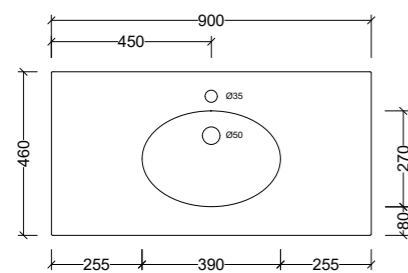

Note: 1, 3, or 0 taphole available*

Essential Offset 750mm

ESS750

Note: 1, 3, or 0 taphole available*
LH or RH offset.

Essential Centre 900mm

ESS900C

Note: 1, 3, or 0 taphole available*

Elite Centre 900mm