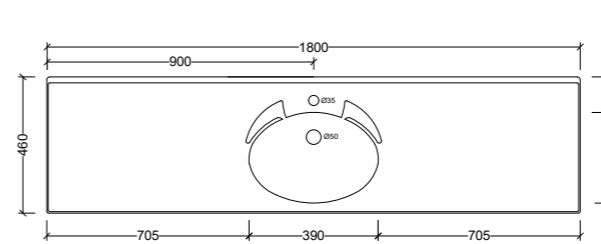

Supreme Centre 1800mm

SUP180C Note: 1, 3, or 0 taphole available*