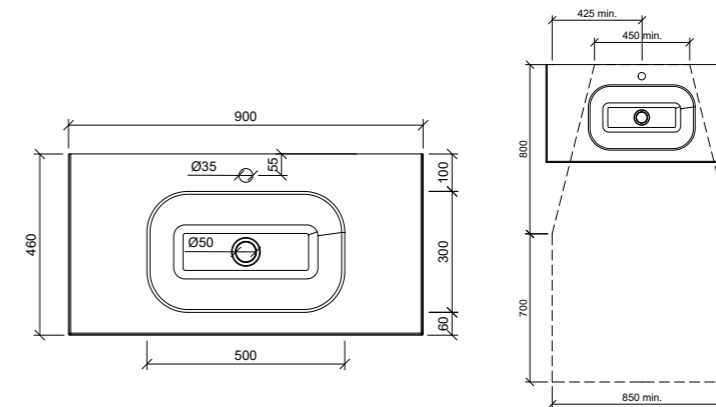

Stadium Wall Hung

Side View - All Sizes

Side View - All Sizes

Stadium Centre Wall Hung 600mm

STAWM600C

Note: 1, 3, or 0 taphole available*

Stadium Centre Wall Hung 900mm

STAWM900C