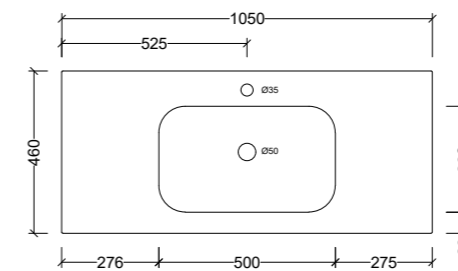

Olympic Stadium Centre 1050mm

OST105C

Note: 1, 3, or 0 taphole available*