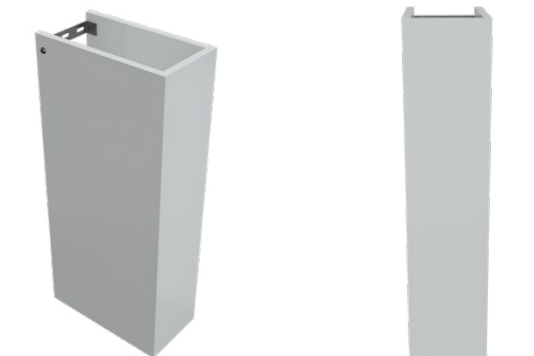

STASHROUD215

White Gloss

Stadium Shroud 480h

STASHROUD480

White Gloss

Stadium Shroud 715h

STASHROUD715

White Gloss