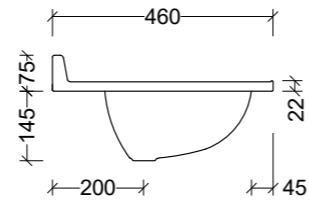

Stadium Centre 1800mm

STA180C Note: 1, 3, or 0 taphole available*

Stadium Double 1800mm

STA180D Note: 1, 3, or 0 taphole available*

*Available with overflow - see page 48.

Integrated Vanity Tops

Supreme

Side View - All Sizes