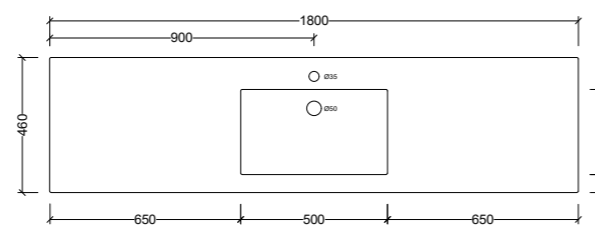

Essential Centre 1800mm

ESS180C

Note: 1, 3, or 0 taphole available*