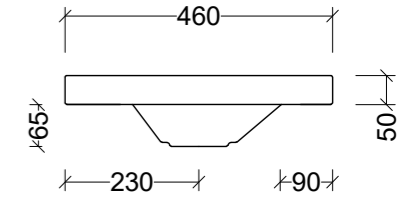

*Available with overflow - see page 48.

Integrated Vanity Tops

Monaco Major Continued

Side View - All Sizes

Olympic Stadium

Side View - All Sizes

Monaco Major Centre 1200mm

MMA120C