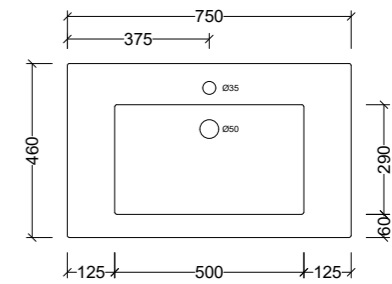

Essential Centre 750mm

ESS750C

Note: 1, 3, or 0 taphole available*