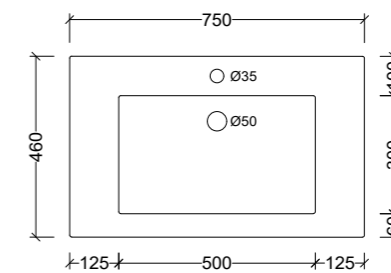

Monaco Grand Centre 750mm

MGR750C Note: 1, 3, or 0 taphole available*