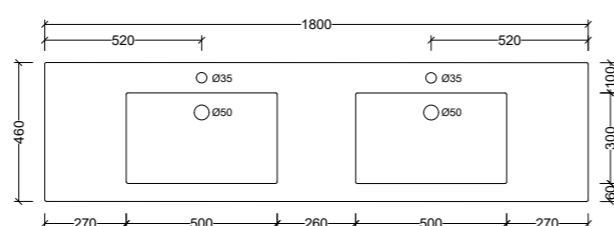

MMA150D

Note: 1, 3, or 0 taphole available*

Monaco Major Centre 1800mm

MMA180C

Note: 1, 3, or 0 taphole available*

Monaco Major Double 1800mm

MMA180D

Note: 1, 3, or 0 taphole available*