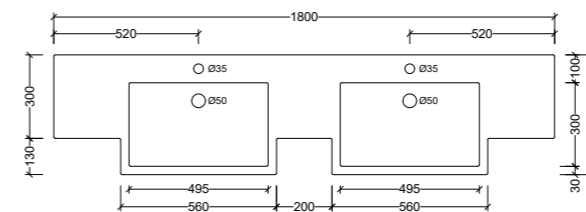

Note: 1, 3, or 0 taphole available*

Monaco Forward Bowl Centre 1800mm

MFB180C

Note: 1, 3, or 0 taphole available*

Monaco Forward Bowl Double 1800mm

MFB180D

Note: 1, 3, or 0 taphole available*

Monaco Forward Bowl Offset 1830mm