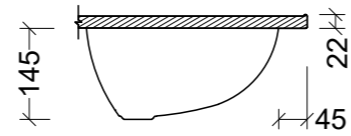

Integrated Vanity Tops

Supreme Corner

Side View - All Sizes