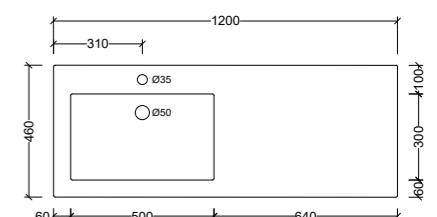

Monaco Offset 1050mm

MON105 Note: 1, 3, or 0 taphole available*
LH or RH offset.

Monaco Centre 1200mm

MON120C Note: 1, 3, or 0 taphole available*

Monaco Offset 1200mm

MON120 Note: 1, 3, or 0 taphole available*
LH or RH offset.