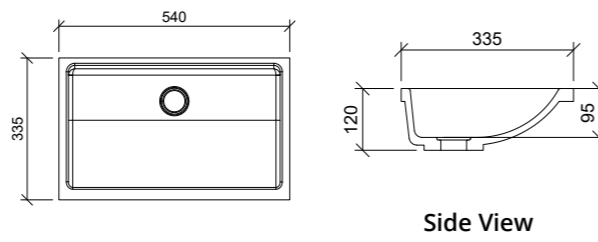

Side View

ANOUB40

Note: 0 taphole available*

Arto Undermount 540mm

Arto Undermount 540mm

Side View

ARTUB54

Note: 0 taphole available*