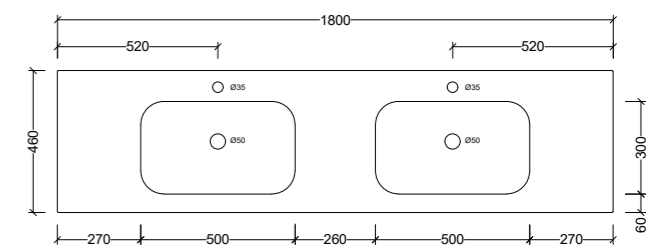

Stadium Double 1800mm

STA180D Note: 1, 3, or 0 taphole available*