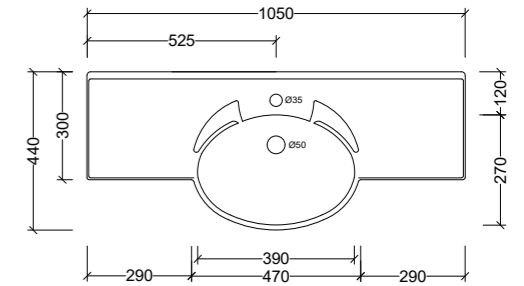

Supreme Forward Bowl Centre 1050mm

SFB105C

Note: 1, 3, or 0 taphole available*