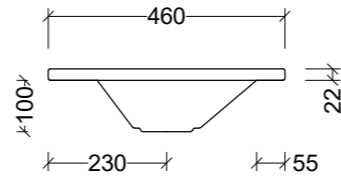

Integrated Vanity Tops

Stadium

Side View - All Sizes