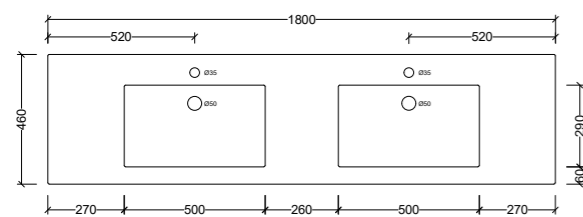

Essential Double 1500mm

ESS150D

Note: 1, 3, or 0 taphole available*

Essential Centre 1800mm

ESS180C

Note: 1, 3, or 0 taphole available*

Essential Double 1800mm

ESS180D