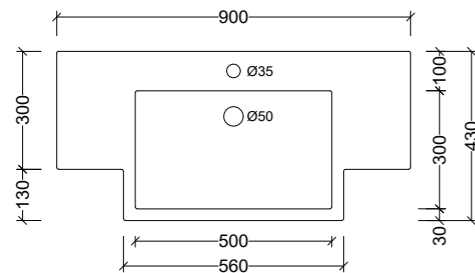

Monaco Forward Bowl Centre 900mm

MFB900C

Note: 1, 3, or 0 taphole available*