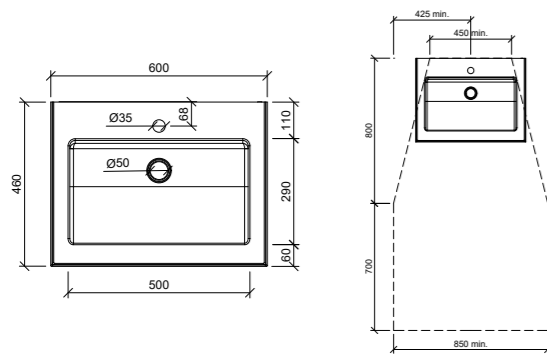

Essential Centre Wall Hung 600mm

ESSWM600C

Note: 1, 3, or 0 taphole available*