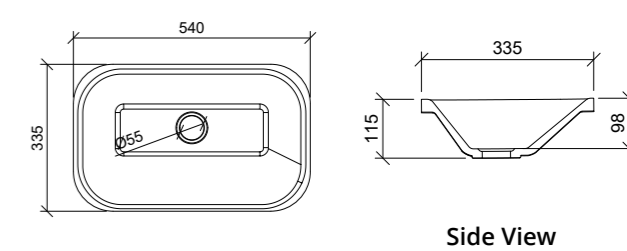

Side View

STAUB54

Note: 0 taphole available*

*Available with overflow - see page 48.

*Available with overflow - see page 48.