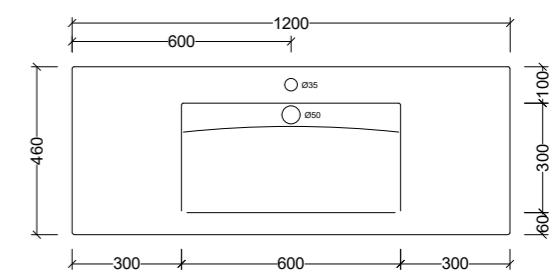

Vogue Major

Side View - All Sizes

Vogue Major Centre 900mm

VMA900C

Note: 1, 3, or 0 taphole available

Vogue Major Centre 1200mm

VMA900C

Note: 1, 3, or 0 taphole available