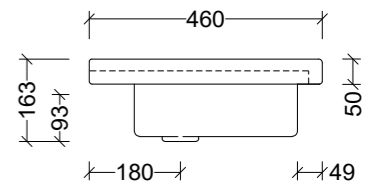

Note: 1, 3, or 0 taphole available*
LH or RH offset

*Available with overflow - see page 48.

Integrated Vanity Tops

Monaco Grand Continued

Side View - All Sizes

Monaco Major

Side View - All Sizes

Monaco Grand Centre 1200mm