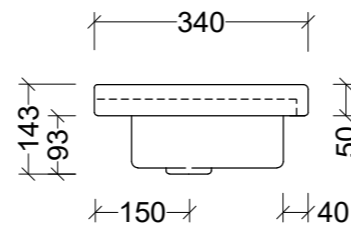

Monaco Major Ensuite

Side View - All Sizes