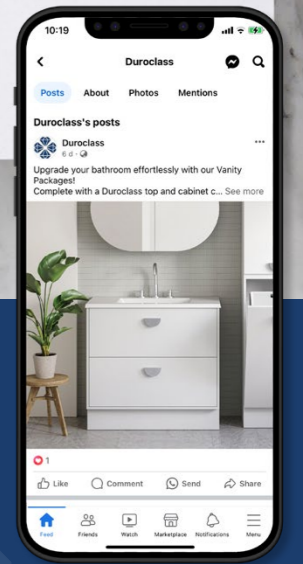

Undermount Basins

Vogue Undermount 650mm

VOGUB65

Note: 0 taphole available

Want to stay up to date
on Duroclass?

Follow us on social media.

facebook.com/duroclass

@duroclass

linkedin.com/company/duroclass