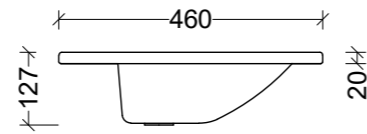

Essential Centre 1200mm

ESS120C

Note: 1, 3, or 0 taphole available*

*Available with overflow - see page 48.

*Available with overflow - see page 48.

Integrated Vanity Tops

Essential Continued

Side View - All Sizes