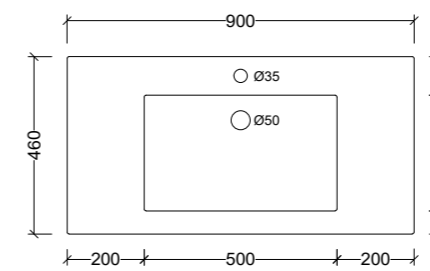

Monaco Grand Centre 750mm

MGR750C Note: 1, 3, or 0 taphole available*

Monaco Grand Offset 750mm

MGR750 Note: 1, 3, or 0 taphole available*
LH or RH offset

Monaco Grand Centre 900mm

MGR900C

Note: 1, 3, or 0 taphole available*