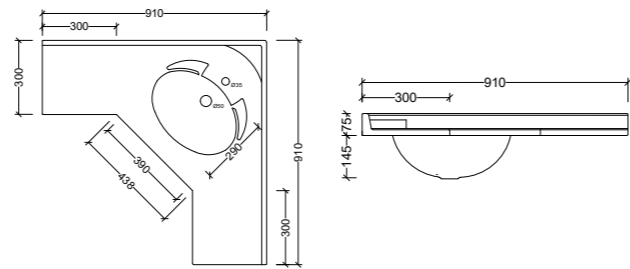

*Available with overflow - see page 48.

Integrated Vanity Tops

Supreme Corner

Side View - All Sizes

Supreme Corner 610mm

SCN610C

Note: 1, 3, or 0 taphole available*

Supreme Corner 910mm