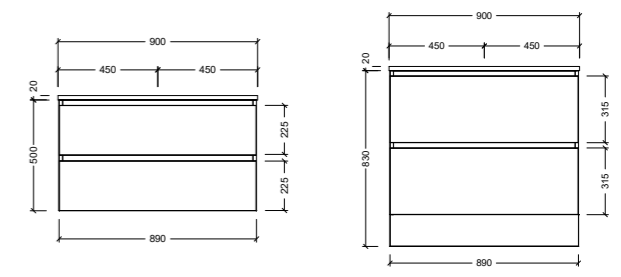

900mm All-Drawer

VANITY WITH	WALL HUNG	FLOOR STANDING
Essential Top	ADV900EW	ADV900EF
Monaco Top	ADV900MW	ADV900MF
Stadium Top	ADV900SW	ADV900SF
SilkSurface Top and Basin	ADV900SSW	ADV900SSF