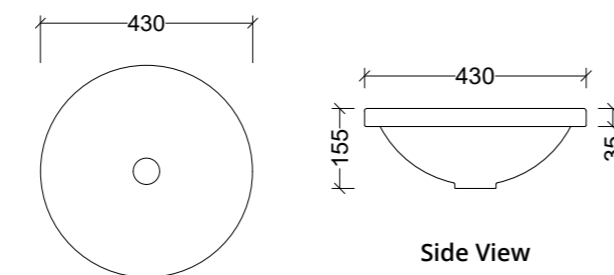

COR120C0

Note: 0 taphole available

Coast

Corrida 35mm

Cove Ensuite Grand 460mm

Cove Ensuite Slim 460mm

Coast 495mm

Corrida 35mm