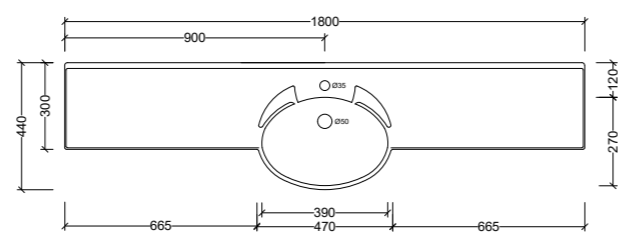

Note: 1, 3, or 0 taphole available*

Integrated Vanity Tops

Supreme Forward Bowl

Supreme Forward Bowl Double 1500mm

SFB150D

Note: 1, 3, or 0 taphole available*

Supreme Forward Bowl Centre 1800mm

SFB180C