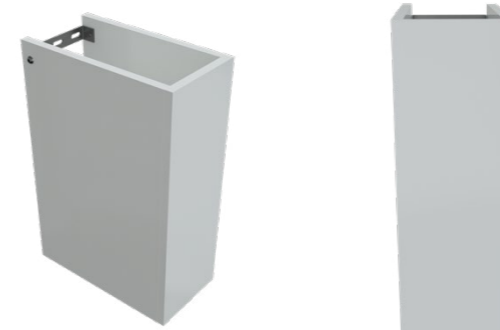

Stadium Shroud 480h

STASHROUD480

White Gloss