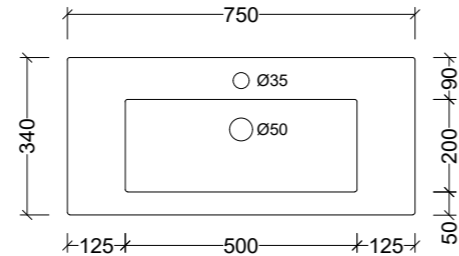

Monaco Grand Ensuite 750mm

MGE750C

Note: 1, 3, or 0 taphole available*