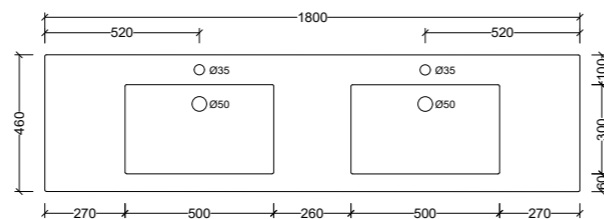

Monaco Double 1800mm

MON180D

Note: 1, 3, or 0 taphole available*