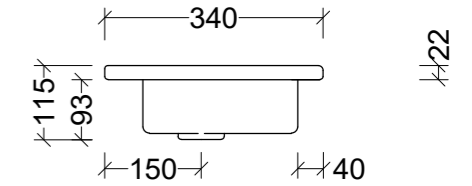

*Available with overflow - see page 48.

*Available with overflow - see page 48.

Integrated Vanity Tops

Monaco Continued

Side View - All Sizes

Monaco Ensuite

Side View - All Sizes

Monaco Centre 1500mm