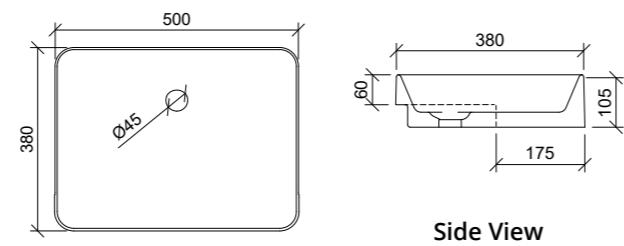

Fergus Forward Bowl 500mm - 175mm

FFB175C0

Note: 0 taphole available

*Available with overflow - see page 48.