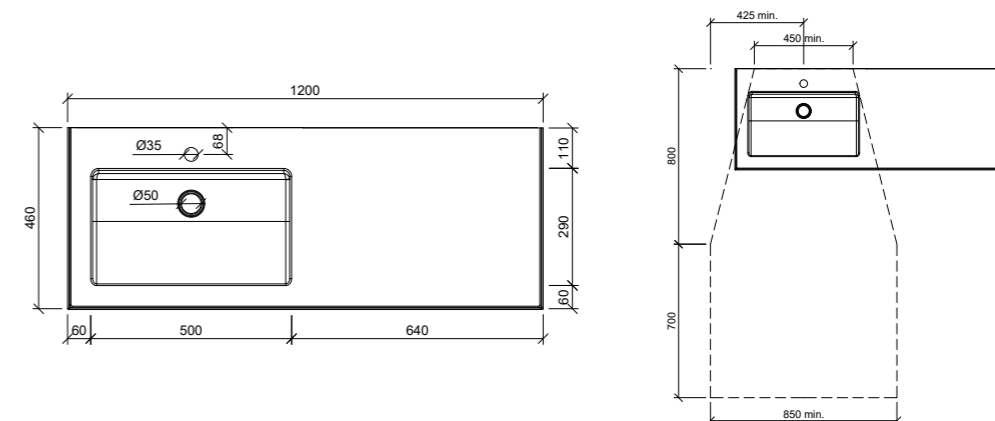

Essential Offset Wall Hung 1200mm

ESSWM120

Note: 1, 3, or 0 taphole available*
LH or RH offset.