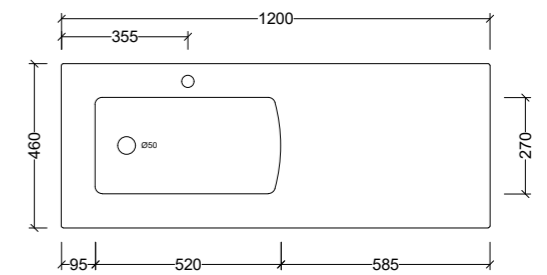

Sanctuary 1200mm

SAN120

Note: 1, 3, or 0 taphole available*
LH or RH offset