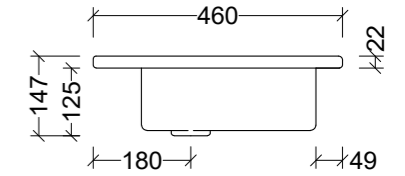

Monaco

Side View - All Sizes