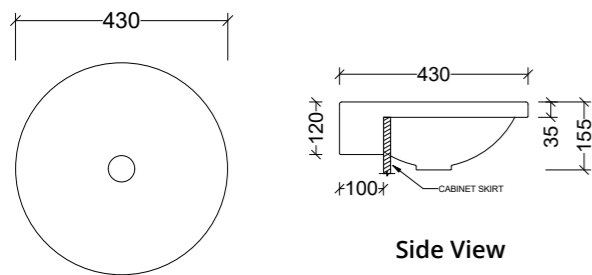

*Available with overflow - see page 48.

*Available with overflow - see page 48.

Forward Bowl Basins

Corrida Forward Bowl 430mm

Corrida Forward Bowl 430mm

CFB120C0

Note: 0 taphole available

Cove Forward Bowl 460mm