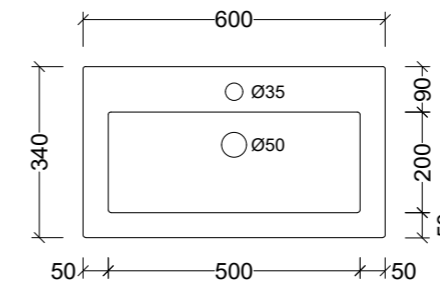

Monaco Ensuite 600mm

MEN600C

Note: 1, 3, or 0 taphole available*