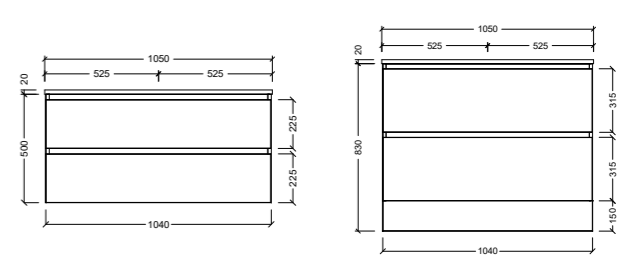

1050mm All-Drawer

VANITY WITH	WALL HUNG	FLOOR STANDING
Monaco Top	ADV105MW	ADV105MF
Stadium Top	ADV105SW	ADV105SF
SilkSurface Top and Basin	ADV105SSW	ADV105SSF