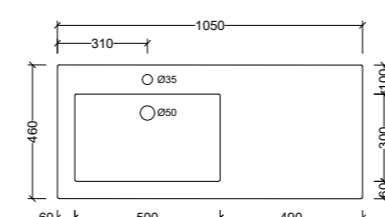

Monaco Offset 1050mm

MON105 Note: 1, 3, or 0 taphole available*
LH or RH offset.