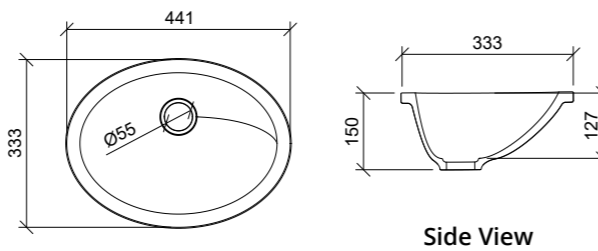

Side View

ELIUB44

Note: 0 taphole available*