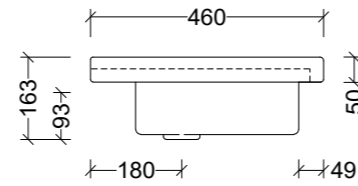

Integrated Vanity Tops

Monaco Major Continued

Side View - All Sizes