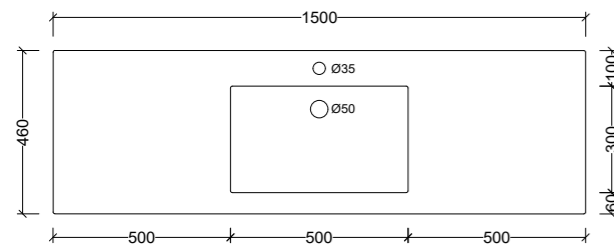

Note: 1, 3, or 0 taphole available*

Monaco Major Offset 1200mm

MMA120

Note: 1, 3, or 0 taphole available*
LH or RH offset

Monaco Major Centre 1500mm

MMA150C

Note: 1, 3, or 0 taphole available*

Monaco Major Double 1500mm