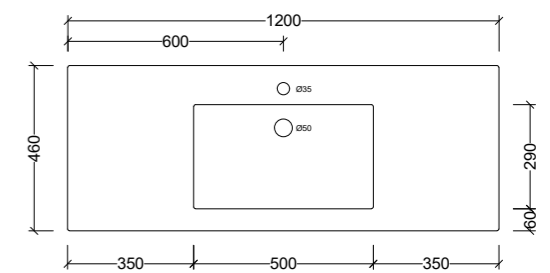

Essential Centre 1200mm

ESS120C

Note: 1, 3, or 0 taphole available*

*Available with overflow - see page 48.

*Available with overflow - see page 48.

Integrated Vanity Tops

Essential Continued

Side View - All Sizes