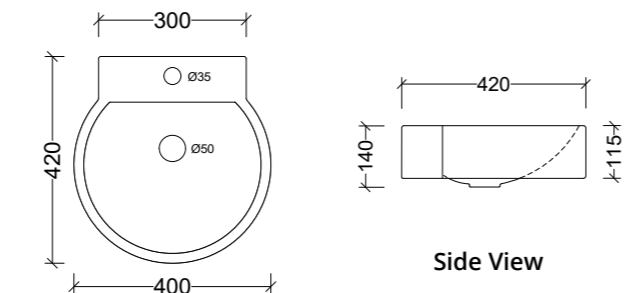

Quay 420mm

QUABASC

Note: 1, 3, or 0 taphole available*

*Available with overflow - see page 48.