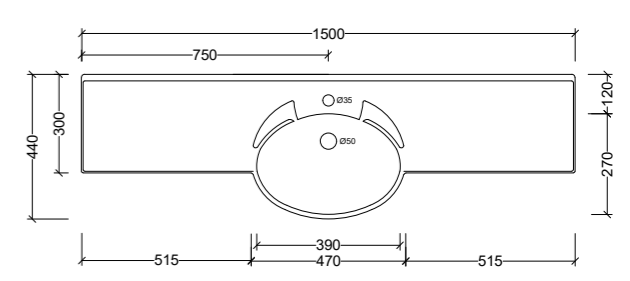

Supreme Forward Bowl Centre 1050mm

SFB105C

Note: 1, 3, or 0 taphole available*

Supreme Forward Bowl Centre 1200mm

SFB120C

Note: 1, 3, or 0 taphole available*

Supreme Forward Bowl Centre 1500mm

SFB150C