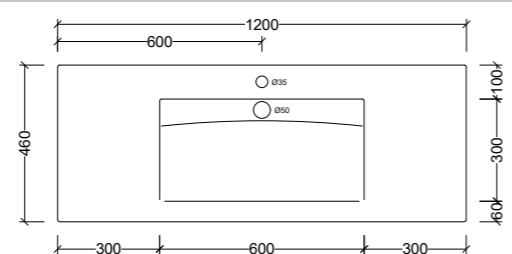

Side View - All Sizes

Vogue Centre 900mm

VOG900C

Note: 1, 3, or 0 taphole available*

Vogue Centre 1200mm

VOG120C

Note: 1, 3, or 0 taphole available*

*Available with overflow - see page 48.