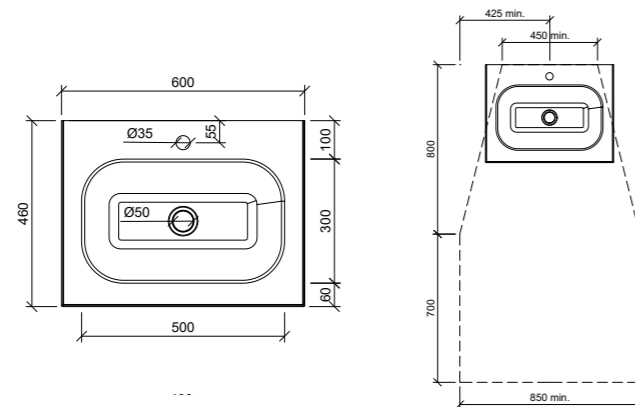

Stadium Wall Hung

Side View - All Sizes

Side View - All Sizes

Stadium Centre Wall Hung 600mm

STAWM600C

Note: 1, 3, or 0 taphole available*

Stadium Centre Wall Hung 900mm

STAWM900C