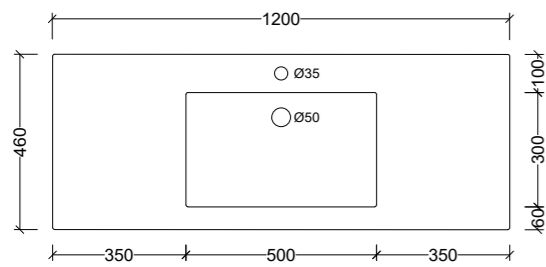

Note: 1, 3, or 0 taphole available*
LH or RH offset

*Available with overflow - see page 48.

Integrated Vanity Tops

Monaco Grand Continued

Side View - All Sizes

Monaco Major

Side View - All Sizes

Monaco Grand Centre 1200mm