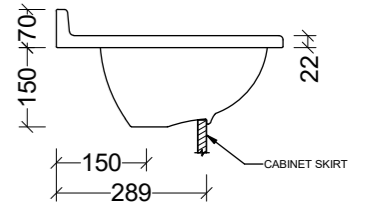

SCN910C

Note: 1, 3, or 0 taphole available*

Supreme Corner Offset 910mm

SCN910

Note: 1, 3, or 0 taphole available*
LH or RH offset

Supreme Forward Bowl

Side View - All Sizes

Supreme Forward Bowl Centre 600mm