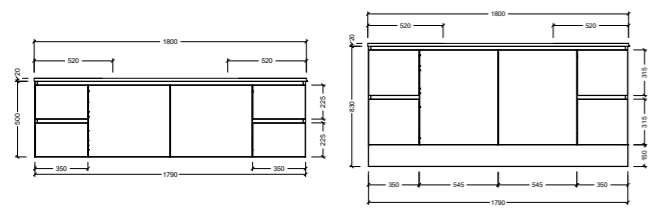

Vanity Package Options Continued

Choose Your Vanity Cabinet

1800mm Double Bowl Door and Drawers