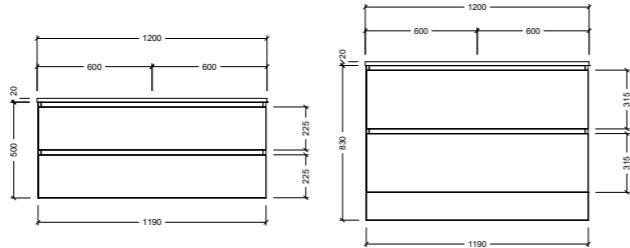

1200mm All-Drawer

VANITY WITH	WALL HUNG	FLOOR STANDING
Essential Top	ADV120EW	ADV120EF
Monaco Top	ADV120MW	ADV120MF
Stadium Top	ADV120SW	ADV120SF
SilkSurface Top and Basin	ADV120SSW	ADV120SSF