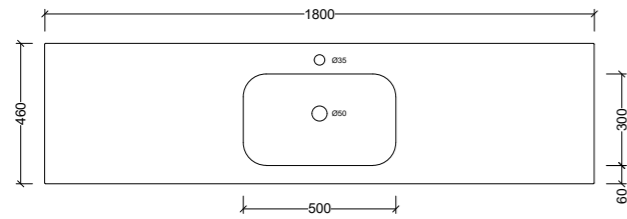

Integrated Vanity Tops

Olympic Stadium Continued

Olympic Stadium Centre 1800mm

OST180C

Note: 1, 3, or 0 taphole available*