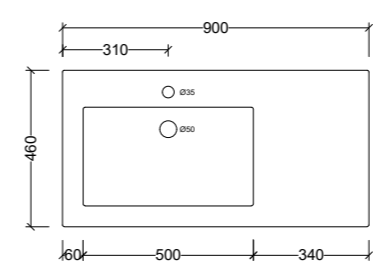

Essential Offset 900mm

ESS900

Note: 1, 3, or 0 taphole available*
LH or RH offset.