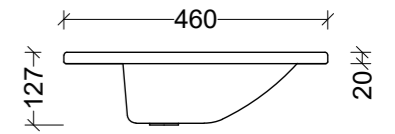

Note: 1, 2, 0 taphole available
Centre bowl, LH or RH offset.

Essential

Side View - All Sizes

Elite

Side View - All Sizes

Essential Centre 600mm

ESS600C

Note: 1, 3, or 0 taphole available*