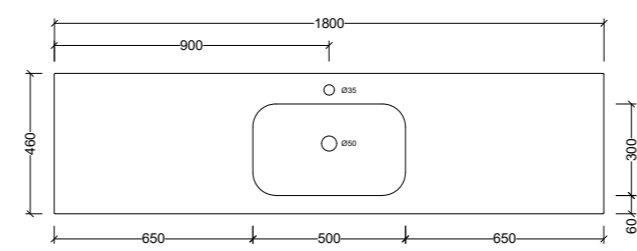

Stadium Centre 1800mm

STA180C Note: 1, 3, or 0 taphole available*