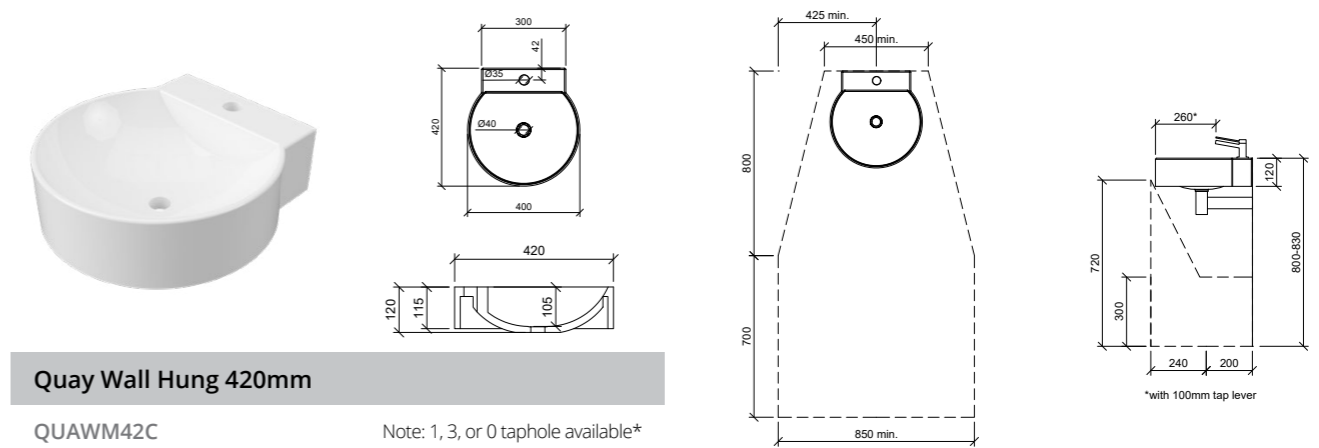

Whether you are designing a bathroom for accessibility or simply seeking a contemporary and practical solution, Duroclass has you covered.

Wall Hung/Accessible Basins & Tops

Cove Ensuite Wall Hung 460mm

Quay Wall Hung 420mm
QUAWM42C
Note: 1, 3, or 0 taphole available*

*Available with overflow - see page 48.

Wall Hung/Accessible Basins & Tops

Essential Wall Hung

Side View - All Sizes

Side View - All Sizes
*with 100mm tap lever