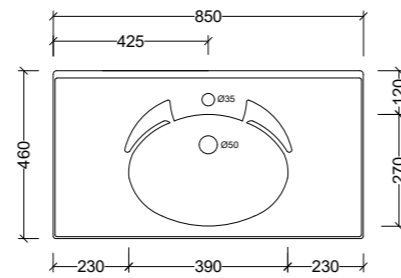

Supreme Centre 600mm

SUP600C Note: 1, 3, or 0 taphole available*

Supreme Centre 750mm

SUP750C Note: 1, 3, or 0 taphole available*

Supreme Centre 850mm

SUP850C Note: 1, 3, or 0 taphole available*

Supreme Centre 1500mm