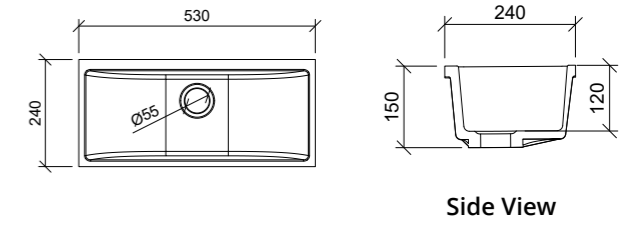

Essential Undermount 540mm

Essential Undermount 540mm

Side View

ESSUB54

Note: 0 taphole available*

Monaco Ensuite Undermount 530mm

Monaco Ensuite Undermount 530mm

Side View