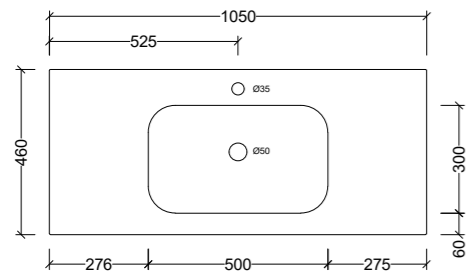

Stadium Centre 600mm

STA600C Note: 1, 3, or 0 taphole available*

Stadium Centre 750mm

STA750C Note: 1, 3, or 0 taphole available*

Stadium Centre 900mm

STA900C Note: 1, 3, or 0 taphole available*

Stadium Centre 1050mm