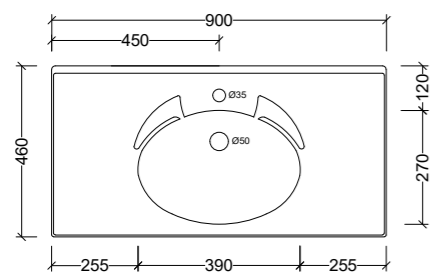

Supreme Centre 900mm

SUP900C Note: 1, 3, or 0 taphole available*