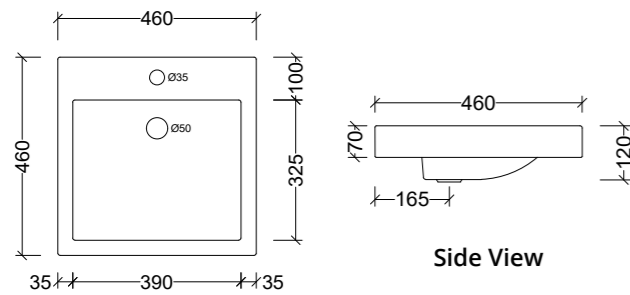

CES460C1

Note: 1 taphole available
LH or RH offset.

*Available with overflow - see page 48.

Above Counter Basins

Cove Grand 460mm

Cove Grand 460mm

CGR460C

Note: 1, 3, or 0 taphole available*