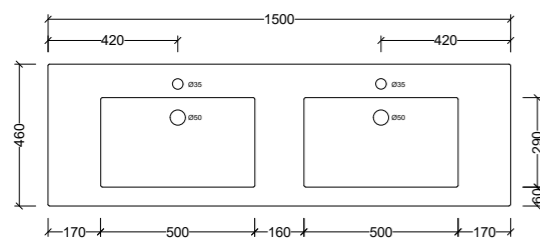

Essential Double 1500mm

ESS150D

Note: 1, 3, or 0 taphole available*