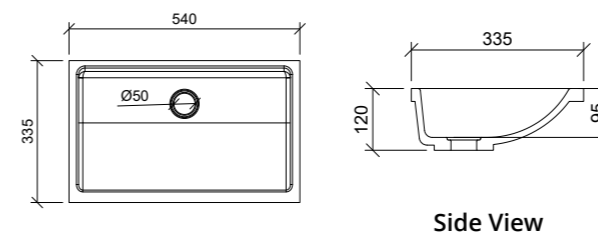

Side View

ESSUB54

Note: 0 taphole available*