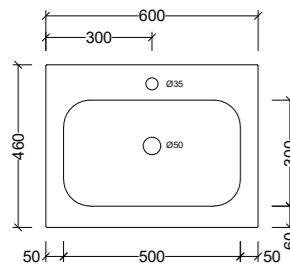

Stadium Centre 600mm

STA600C Note: 1, 3, or 0 taphole available*