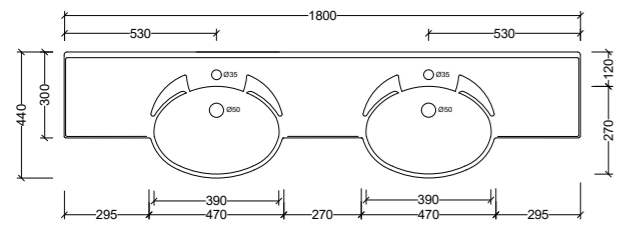

Supreme Forward Bowl Double 1800mm