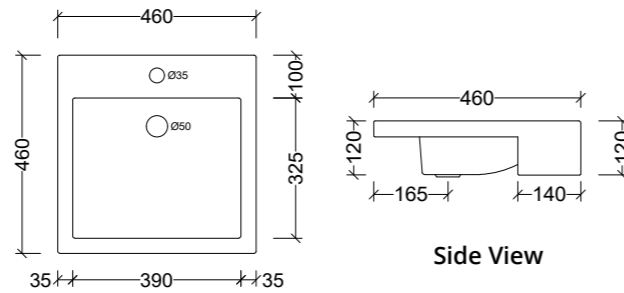

Cove Forward Bowl 460mm

CFB460C

Note: 1, 3, or 0 taphole available*