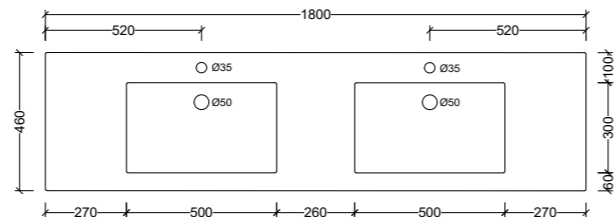

Monaco Grand Double 1500mm

MGR150D

Note: 1, 3, or 0 taphole available*

Monaco Grand Centre 1800mm

MGR180C

Note: 1, 3, or 0 taphole available*

Monaco Grand Double 1800mm

MGR180D