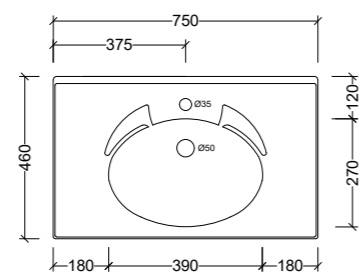

Supreme Centre 750mm

SUP750C Note: 1, 3, or 0 taphole available*