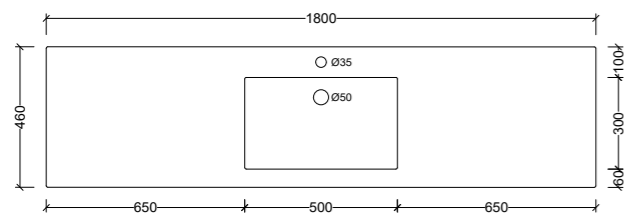

MON150C

Note: 1, 3, or 0 taphole available*

Monaco Double 1500mm

MON150D

Note: 1, 3, or 0 taphole available*

Monaco Centre 1800mm

MON180C

Note: 1, 3, or 0 taphole available*