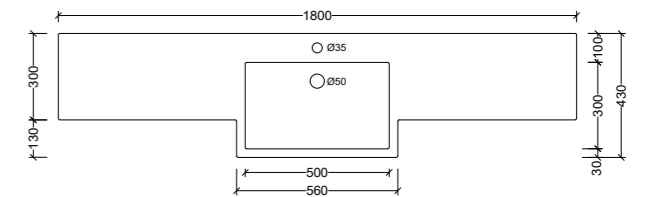

Monaco Forward Bowl Centre 1800mm

MFB180C

Note: 1, 3, or 0 taphole available*