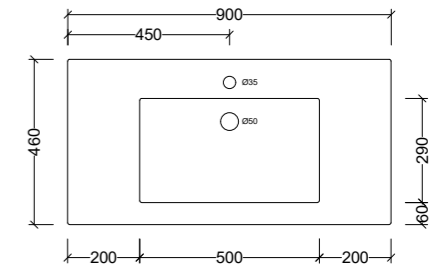

Note: 1, 3, or 0 taphole available*

Essential Offset 750mm

ESS750

Note: 1, 3, or 0 taphole available*
LH or RH offset.

Essential Centre 900mm

ESS900C

Note: 1, 3, or 0 taphole available*

Elite Centre 900mm