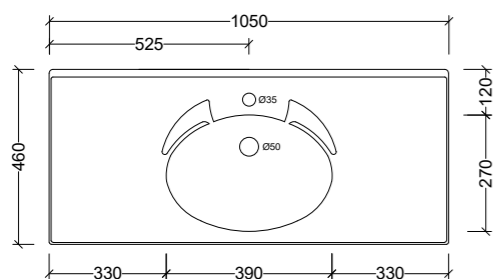

Supreme Centre 1800mm

SUP180C Note: 1, 3, or 0 taphole available*

Supreme Double 1800mm

SUP180D Note: 1, 3, or 0 taphole available*

Supreme Centre 1050mm

SUP105C Note: 1, 3, or 0 taphole available*

Supreme Centre 1200mm