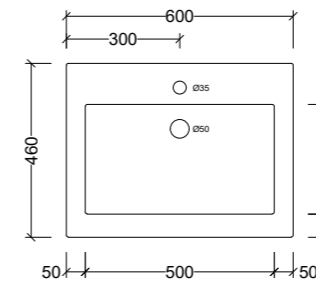

Note: 1, 2, 0 taphole available
Centre bowl, LH or RH offset.

Essential

Side View - All Sizes

Elite

Side View - All Sizes

Essential Centre 600mm

ESS600C

Note: 1, 3, or 0 taphole available*