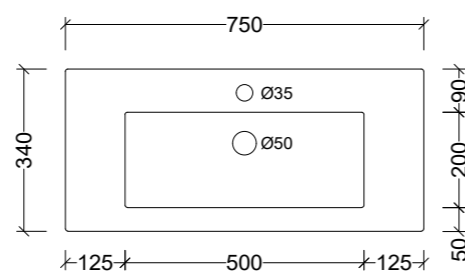

Monaco Major Ensuite 750mm

MME750C

Note: 1, 3, or 0 taphole available*

*Available with overflow - see page 48.