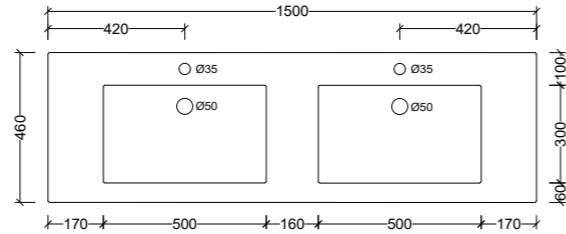

Monaco Double 1500mm

MON150D

Note: 1, 3, or 0 taphole available*