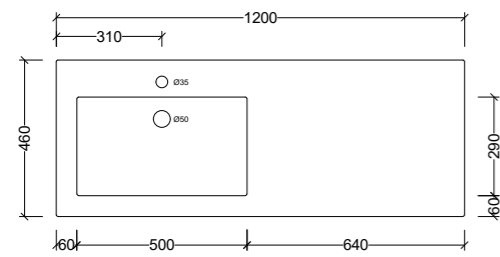

Essential Offset 1200mm

ESS120

Note: 1, 3, or 0 taphole available*
LH or RH offset.