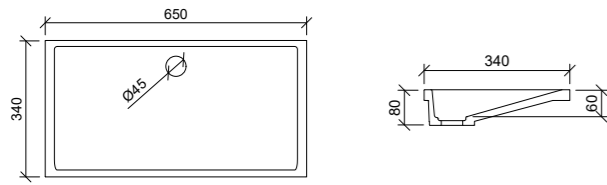

Side View

VOGUB65

Note: 0 taphole available