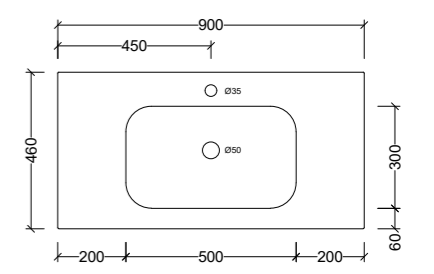

*Available with overflow - see page 48.

Olympic Stadium Centre 600mm

OST600C

Note: 1, 3, or 0 taphole available*

Olympic Stadium Centre 750mm

OST750C

Note: 1, 3, or 0 taphole available*

Olympic Stadium Centre 900mm