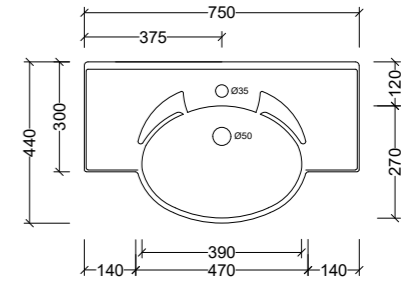

Supreme Forward Bowl Centre 750mm

SFB750C

Note: 1, 3, or 0 taphole available*