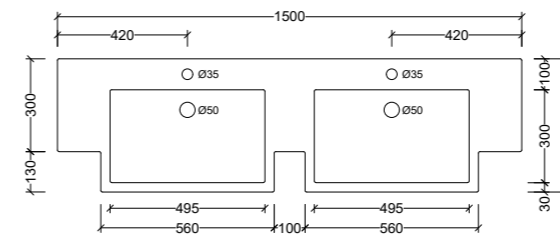

Monaco Forward Bowl Centre 1200mm

MFB120C

Note: 1, 3, or 0 taphole available*

Monaco Forward Bowl Centre 1500mm

MFB150C

Note: 1, 3, or 0 taphole available*

Monaco Forward Bowl Double 1500mm

MFB150D