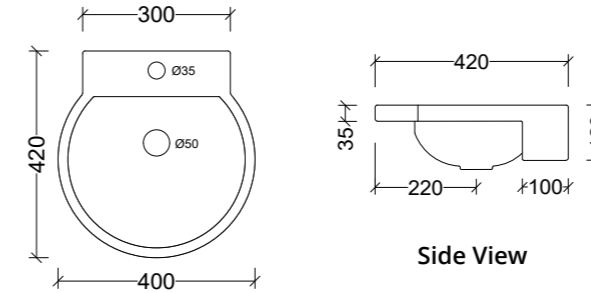

Cove Forward Bowl 460mm

CFB460C

Note: 1, 3, or 0 taphole available*

Quay Forward Bowl 420mm

Quay Forward Bowl 420mm

QFBASC

Note: 1, 3, or 0 taphole available*

Supreme Forward Bowl 530mm