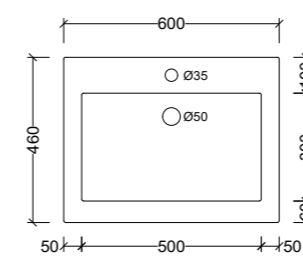

Monaco Centre 600mm

MON600C Note: 1, 3, or 0 taphole available*