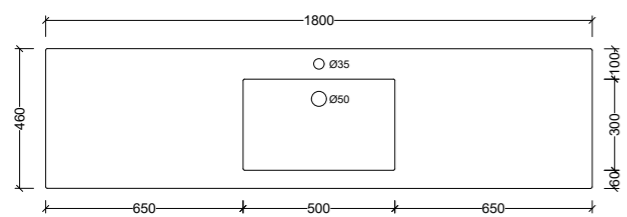

Monaco Grand Centre 1800mm

MGR180C

Note: 1, 3, or 0 taphole available*