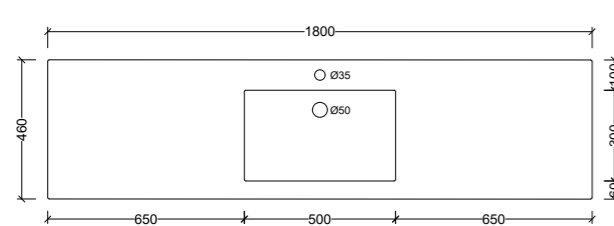

Monaco Major Centre 1800mm

MMA180C

Note: 1, 3, or 0 taphole available*