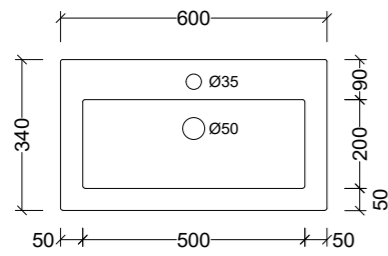

MFB180

Note: 1, 3, or 0 taphole available*
LH or RH offset.

Integrated Vanity Tops

Monaco Grand Ensuite

Side View - All Sizes

Monaco Grand Ensuite 600mm

MGE600C

Note: 1, 3, or 0 taphole available*