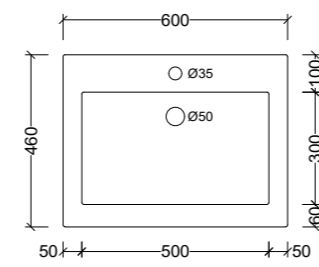

Monaco Major Centre 600mm

MMA600C

Note: 1, 3, or 0 taphole available*