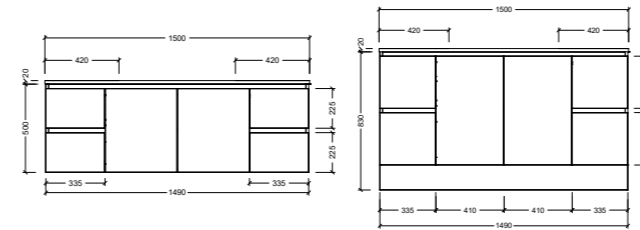

1500mm Double Bowl Door and Drawers

VANITY WITH	WALL HUNG	FLOOR STANDING
Essential Top	V150DEW	V150DEF
Monaco Top	V150DMW	V150DMF
Stadium Top	V150DSW	V150DSF
SilkSurface Top and Basins	V150DSSW	V150DSSF