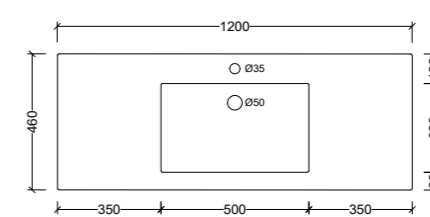

Monaco Centre 1200mm

MON120C Note: 1, 3, or 0 taphole available*