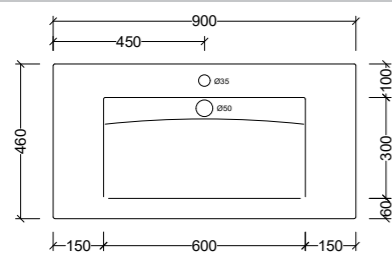

Note: 1, 3, or 0 taphole available*

Supreme Forward Bowl Double 1800mm

SFB180D

Note: 1, 3, or 0 taphole available*

Supreme Forward Bowl Double 2100mm

SFB210D

Note: 1, 3, or 0 taphole available*

Vogue

Side View - All Sizes

Vogue Centre 900mm

VOG900C

Note: 1, 3, or 0 taphole available*

Vogue Centre 1200mm

VOG120C

Note: 1, 3, or 0 taphole available*

*Available with overflow - see page 48.