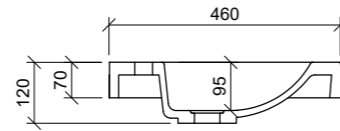

Quay Wall Hung 420mm
QUAWM42C
Note: 1, 3, or 0 taphole available*

*Available with overflow - see page 48.

Wall Hung/Accessible Basins & Tops

Essential Wall Hung

Side View - All Sizes

Side View - All Sizes
*with 100mm tap lever