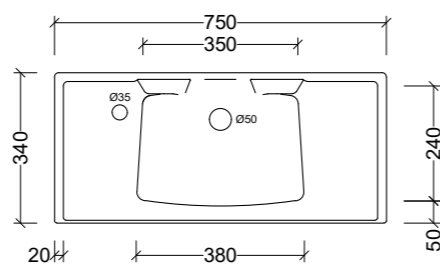

Side View - All Sizes

Prince 600mm

PRI600

Note: 1, 2, 0 taphole available
Centre bowl, LH or RH offset.

Prince 750mm

PRI750

Note: 1, 2, 0 taphole available
Centre bowl, LH or RH offset.

Sanctuary