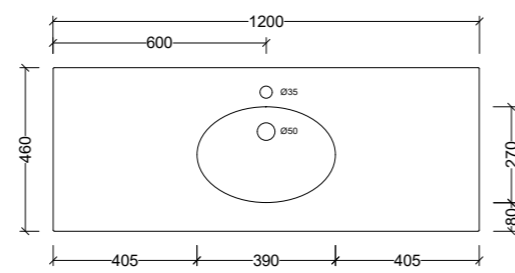

Elite Centre 1200mm

ELI120C

Note: 1, 3, or 0 taphole available*