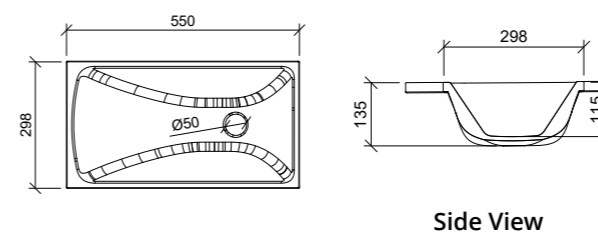

Elite Undermount 440mm

Side View

ELIUB44

Note: 0 taphole available*

Sanctuary Undermount 550mm

Sanctuary Undermount 550mm

Side View

SANUB55