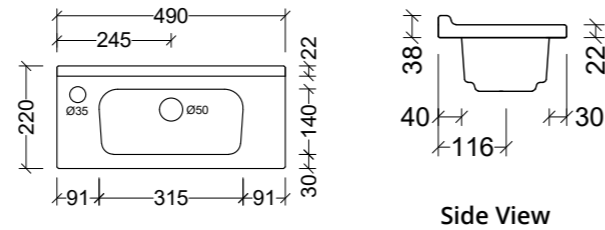

Elf Ensuite 490mm

Side View

ELF490

Note: 1, 2, 0 taphole available
Centre bowl, LH or RH offset.