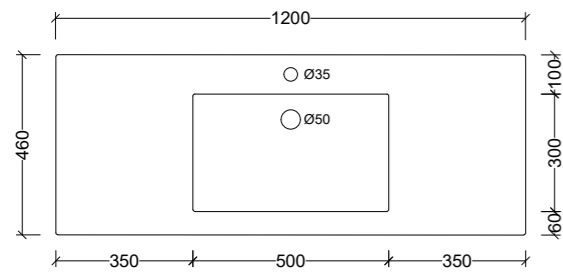

*Available with overflow - see page 48.

Integrated Vanity Tops

Monaco Major Continued

Side View - All Sizes

Olympic Stadium

Side View - All Sizes

Monaco Major Centre 1200mm

MMA120C