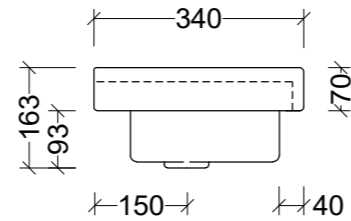

Integrated Vanity Tops

Monaco Grand Ensuite

Side View - All Sizes