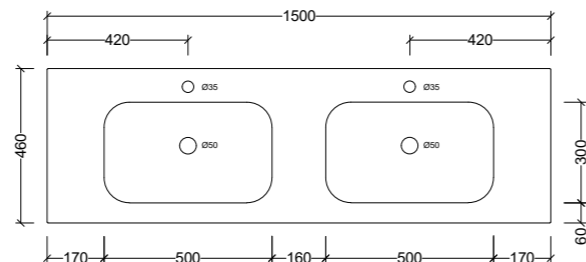

STA105C Note: 1, 3, or 0 taphole available*

Stadium Centre 1200mm

STA120C Note: 1, 3, or 0 taphole available*

Stadium Centre 1500mm

STA150C Note: 1, 3, or 0 taphole available*

Stadium Double 1500mm

STA150D Note: 1, 3, or 0 taphole available*