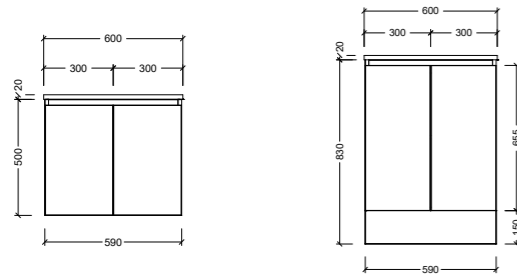

Vanity Package Options Continued

Choose Your Vanity Cabinet

600mm Door Only

VANITY WITH	WALL HUNG	FLOOR STANDING
Essential Top	V600EW	V600EF
Monaco Top	V600MW	V600MF
Stadium Top	V600SW	V600SF
SilkSurface Top and Basin	V600SSW	V600SSF