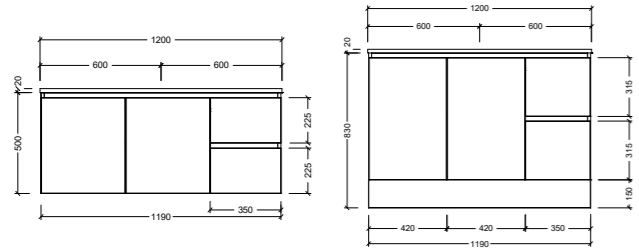

Vanity Package Options Continued

Choose Your Vanity Cabinet

1200mm Door and Drawers

VANITY WITH	WALL HUNG	FLOOR STANDING
Essential Top	V120EW	V120EF
Monaco Top	V120MW	V120MF
Stadium Top	V120SW	V120SF
SilkSurface Top and Basin	V120SSW	V120SSF