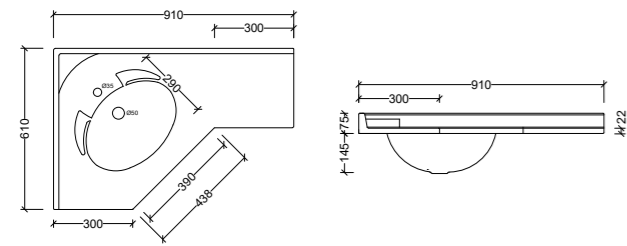

Supreme Corner Offset 910mm

SCN910

Note: 1, 3, or 0 taphole available*
LH or RH offset