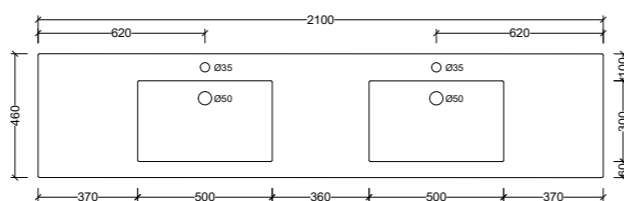

Monaco Double 1800mm

MON180D

Note: 1, 3, or 0 taphole available*

Monaco Centre 2100mm

MON210C

Note: 1, 3, or 0 taphole available*

Monaco Double 2100mm

MON210D