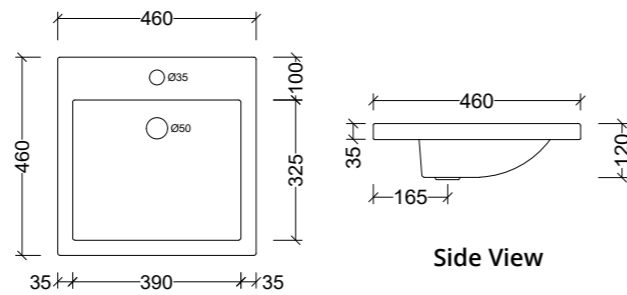

Cove Slim 460mm

CSL460C

Note: 1, 3, or 0 taphole available*