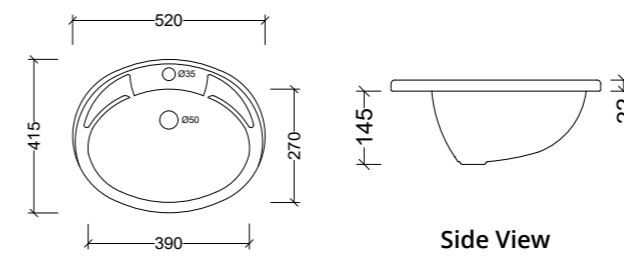

Cove Slim 460mm

Cove Slim 460mm

CSL460C

Note: 1, 3, or 0 taphole available*

Supreme Drop In 520mm

Supreme Drop In 520mm

SUPBASC

Note: 1, 3, or 0 taphole available*