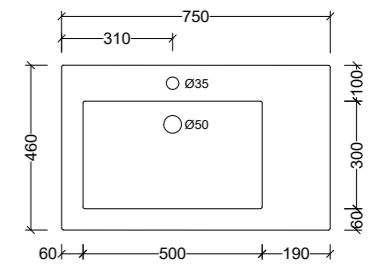

Monaco Major Offset 750mm

MMA750

Note: 1, 3, or 0 taphole available*
LH or RH offset