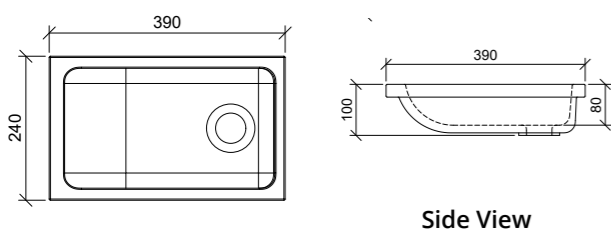

Side View

CEUB390

Note: 0 taphole available