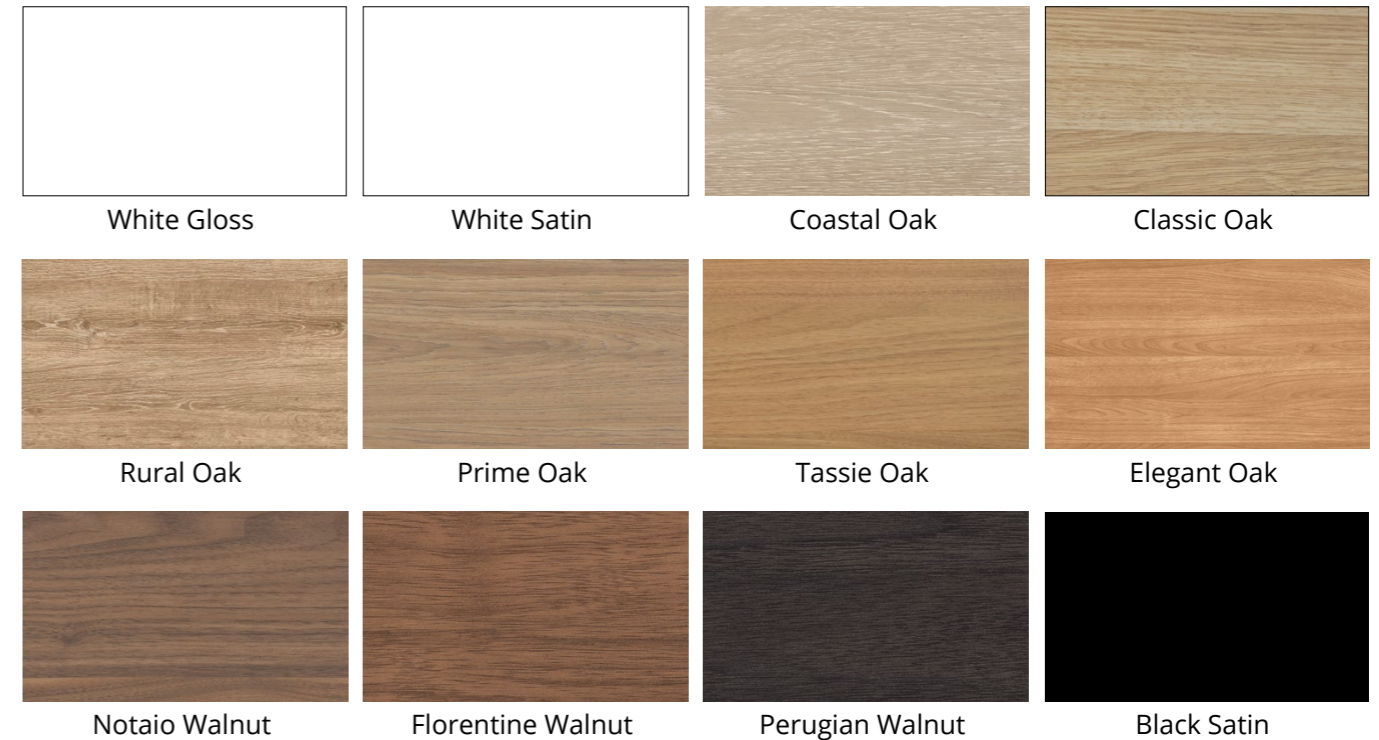

Vanity Package Options

Choose Your Cabinet Finish