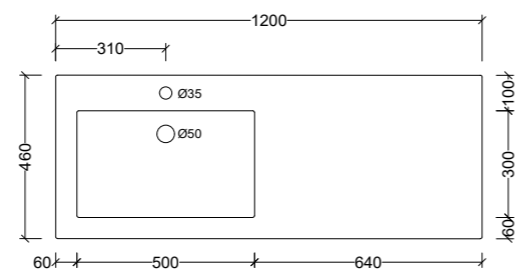

Monaco Major Offset 1200mm

MMA120

Note: 1, 3, or 0 taphole available*
LH or RH offset