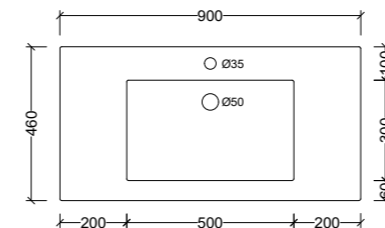

Monaco Centre 900mm

MON900C Note: 1, 3, or 0 taphole available*