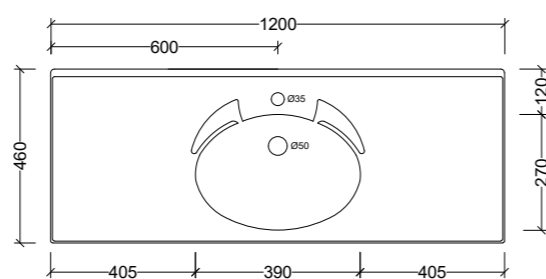

Supreme Centre 1800mm

SUP180C Note: 1, 3, or 0 taphole available*

Supreme Double 1800mm

SUP180D Note: 1, 3, or 0 taphole available*

Supreme Centre 1050mm

SUP105C Note: 1, 3, or 0 taphole available*

Supreme Centre 1200mm