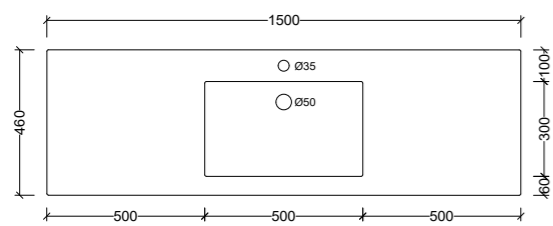

*Available with overflow - see page 48.

*Available with overflow - see page 48.

Integrated Vanity Tops

Monaco Continued

Side View - All Sizes

Monaco Ensuite

Side View - All Sizes

Monaco Centre 1500mm