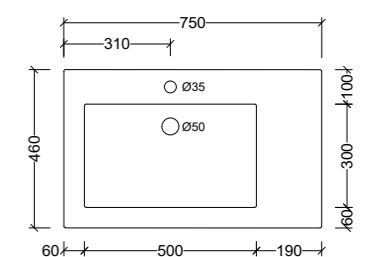

Monaco Offset 750mm

MON750 Note: 1, 3, or 0 taphole available*
LH or RH offset.