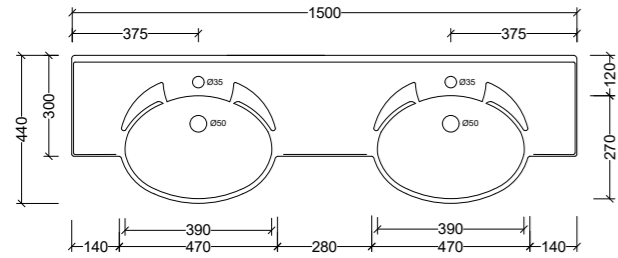

Integrated Vanity Tops

Supreme Forward Bowl

Supreme Forward Bowl Double 1500mm