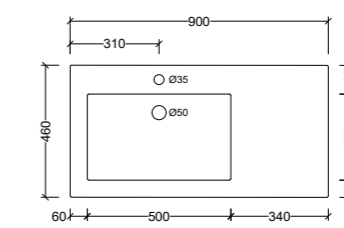

Monaco Offset 900mm

MON900 Note: 1, 3, or 0 taphole available*
LH or RH offset.