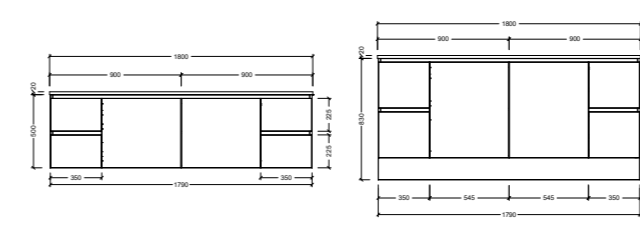

1800mm Centre Bowl Door and Drawers

VANITY WITH	WALL HUNG	FLOOR STANDING
Essential Top	V180EW	V180EF
Monaco Top	V180MW	V180MF
Stadium Top	V180SW	V180SF
SilkSurface Top and Basin	V180SSW	V180SSF