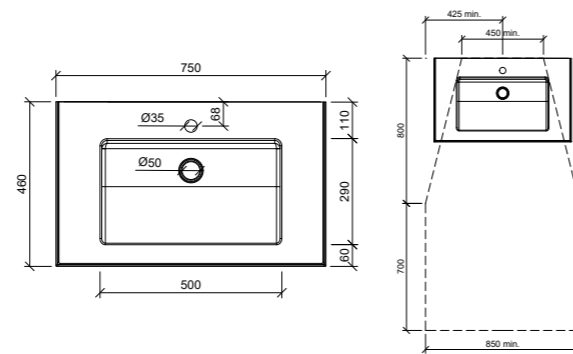

Essential Centre Wall Hung 750mm

ESSWM750C

Note: 1, 3, or 0 taphole available*