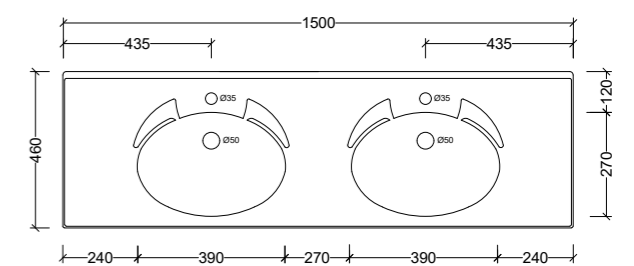

Supreme Double 1500mm

SUP150D Note: 1, 3, or 0 taphole available*