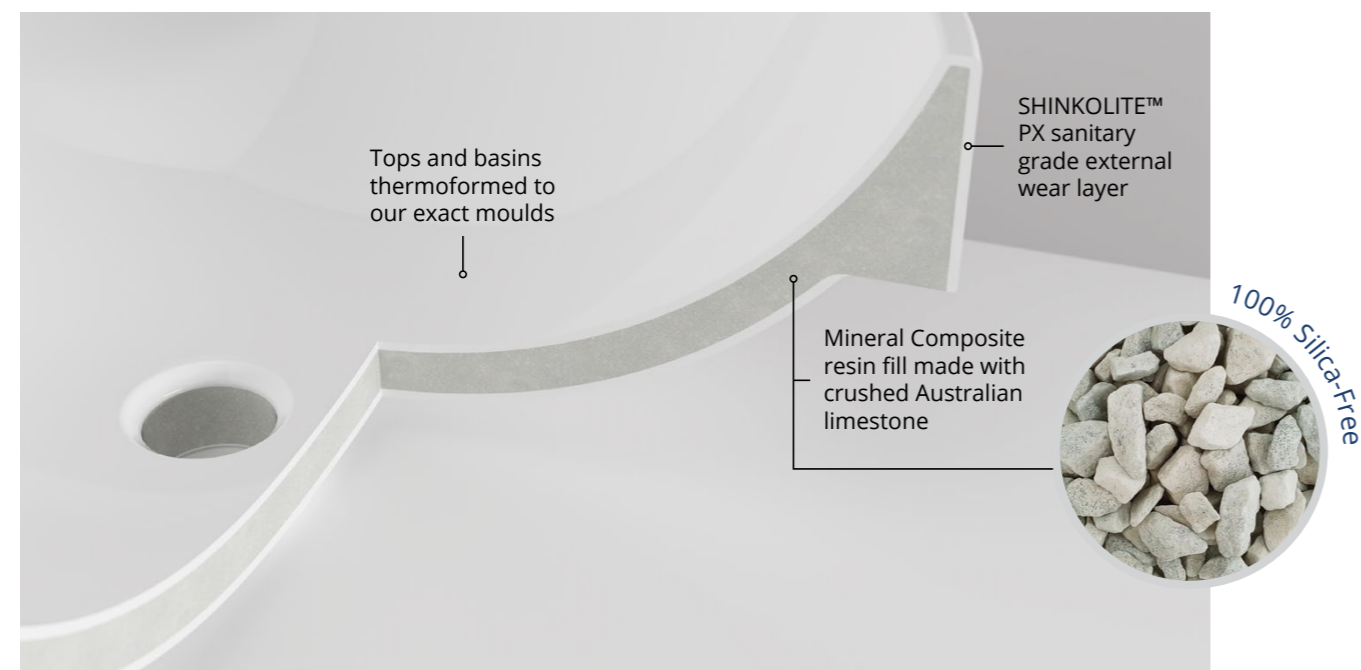

Why Mineral Composite vanity tops?

Duroclass Mineral Composite is made from crushed stone resin and impact resistant sheeting, creating a truly durable and dynamic material.

Let's delve into the technical details. Why are Duroclass Mineral Composite formed tops so durable?

Each Duroclass Mineral Composite top comprises of two essential components: the outer skin and the inner core. The outer skin, crafted from SHINKOLITE™ PX Sanitary Grade sheet by Mitsubishi Chemicals, undergoes precision thermoforming to achieve the desired shape. This results in a durable, heat, and stain-resistant surface that can be easily repaired if damaged.

Beneath the surface lies a robust resin structural core, fortified with calcium carbonate. This core provides exceptional strength and rigidity, ensuring our tops are highly resistant to impact.

Tested to rigorous Australian Standard AS1730*, Duroclass tops are engineered to withstand the demands of everyday use.

When you choose Duroclass, you're investing in enduring beauty that will last a lifetime. Say no to cheap, imported ceramic tops prone to chipping, cracking, or crazing. Choose Duroclass Mineral Composite tops for timeless elegance and lasting durability.

Duroclass – Vanity Tops • Beautiful • Forever

*This includes Stain Test (AS3588.2), Thermal Shock Test (AS3558.16) and Impact Test (AS3588.15).