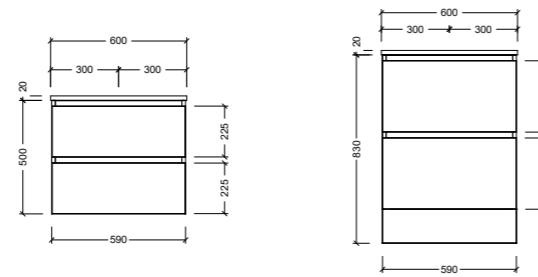

600mm All-Drawer

VANITY WITH	WALL HUNG	FLOOR STANDING
Essential Top	ADV600EW	ADV600EF
Monaco Top	ADV600MW	ADV600MF
Stadium Top	ADV600SW	ADV600SF
SilkSurface Top and Basin	ADV600SSW	ADV600SSF