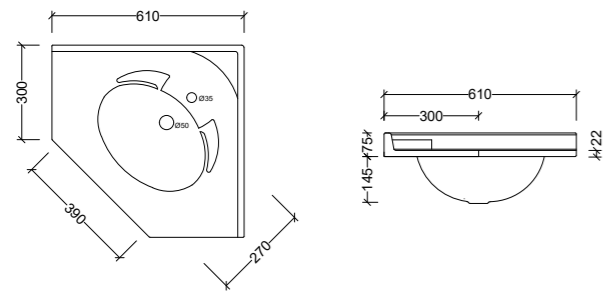

*Available with overflow - see page 48.

Integrated Vanity Tops

Supreme Corner

Side View - All Sizes

Supreme Corner 610mm

SCN610C

Note: 1, 3, or 0 taphole available*

Supreme Corner 910mm