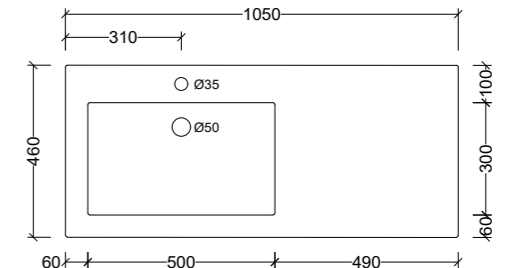

Monaco Major Offset 1050mm

MMA105

Note: 1, 3, or 0 taphole available*
LH or RH offset

*Available with overflow - see page 48.