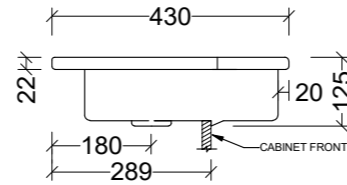

Integrated Vanity Tops

Monaco Grand Continued

Side View - All Sizes