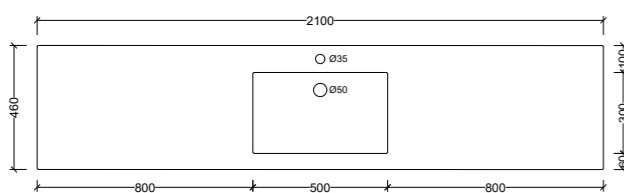

Monaco Centre 2100mm

MON210C

Note: 1, 3, or 0 taphole available*