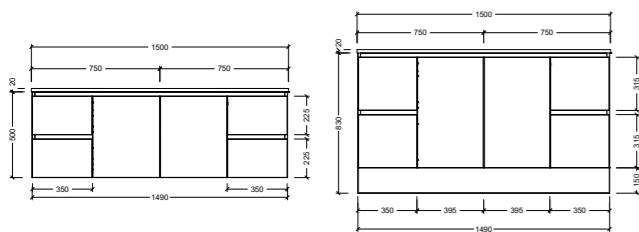

1500mm Centre Bowl Door and Drawers

VANITY WITH	WALL HUNG	FLOOR STANDING
Essential Top	V150EW	V150EF
Monaco Top	V150MW	V150MF
Stadium Top	V150SW	V150SF
SilkSurface Top and Basin	V150SSW	V150SSF