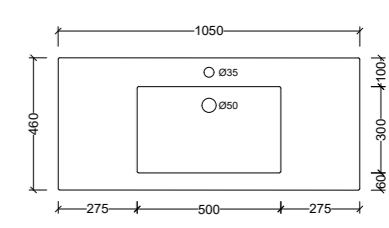

Monaco Centre 900mm

MON900C Note: 1, 3, or 0 taphole available*

Monaco Offset 900mm

MON900 Note: 1, 3, or 0 taphole available*
LH or RH offset.

Monaco Centre 1050mm

MON105C Note: 1, 3, or 0 taphole available*