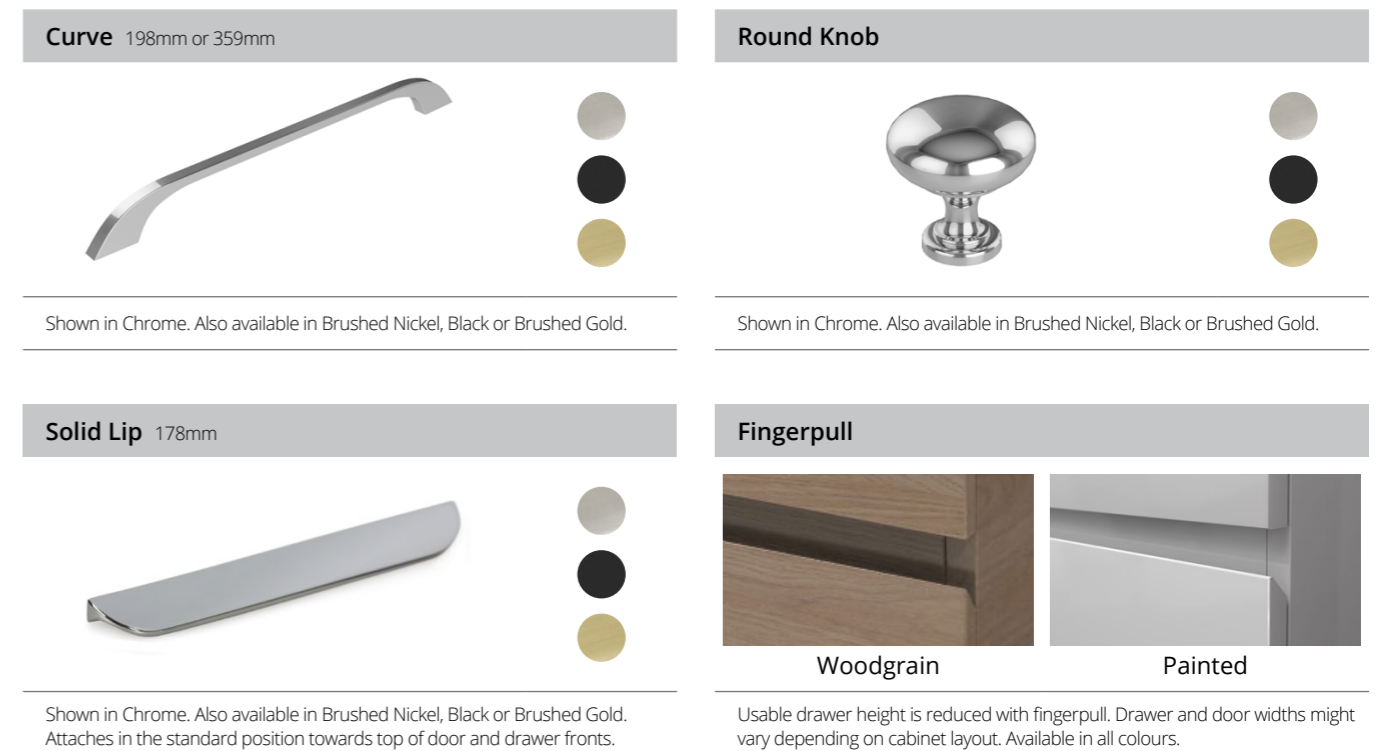

Choose Your Cabinet Handles