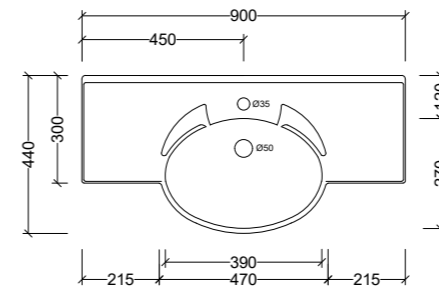

SFB600C

Note: 1, 3, or 0 taphole available*

Supreme Forward Bowl Centre 750mm

SFB750C

Note: 1, 3, or 0 taphole available*

Supreme Forward Bowl Centre 900mm

SFB900C

Note: 1, 3, or 0 taphole available*