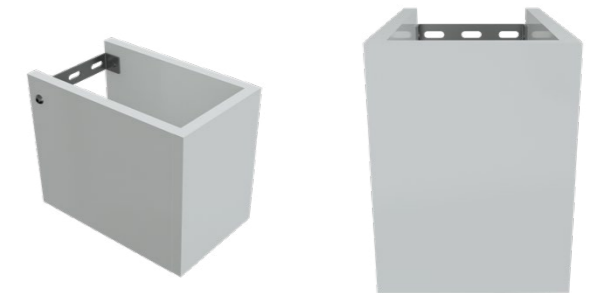

White Gloss

Essential Shroud 480h

ESSSHROUD480

White Gloss

Essential Shroud 715h

ESSSHROUD715

White Gloss

Stadium Shroud 215h