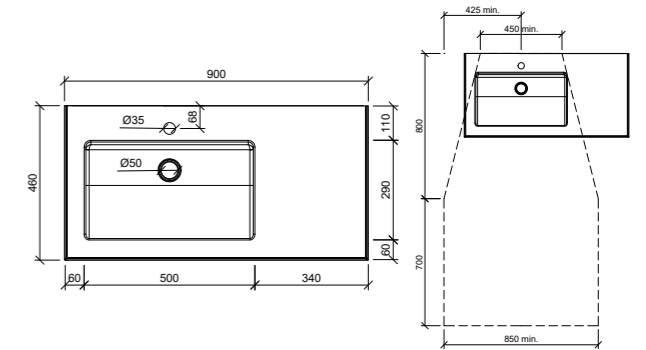

Essential Offset Wall Hung 900mm

ESSWM900

Note: 1, 3, or 0 taphole available*
LH or RH offset.