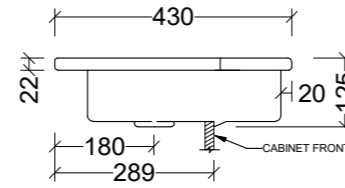

*Available with overflow - see page 48.

Integrated Vanity Tops

Monaco Forward Bowl

Side View - All Sizes

Monaco Forward Bowl Centre 600mm

MFB600C

Note: 1, 3, or 0 taphole available*

Monaco Forward Bowl Centre 750mm