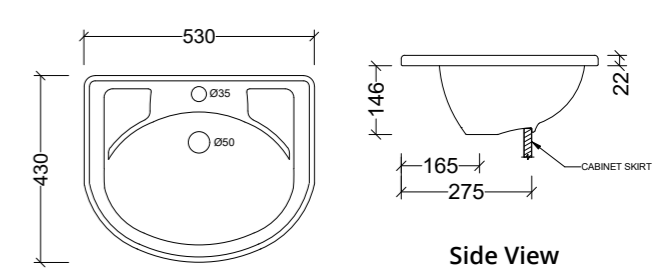

Supreme Forward Bowl 530mm

SFBBASC

Note: 1, 3, or 0 taphole available*