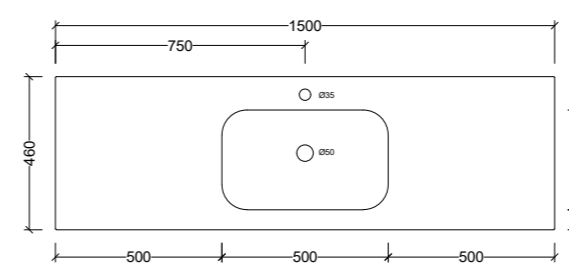

Olympic Stadium Centre 1500mm

OST150C

Note: 1, 3, or 0 taphole available*