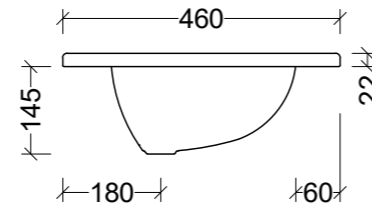

Note: 1, 2, 0 taphole available
Centre bowl, LH or RH offset.

Essential

Side View - All Sizes

Elite

Side View - All Sizes

Essential Centre 600mm

ESS600C

Note: 1, 3, or 0 taphole available*