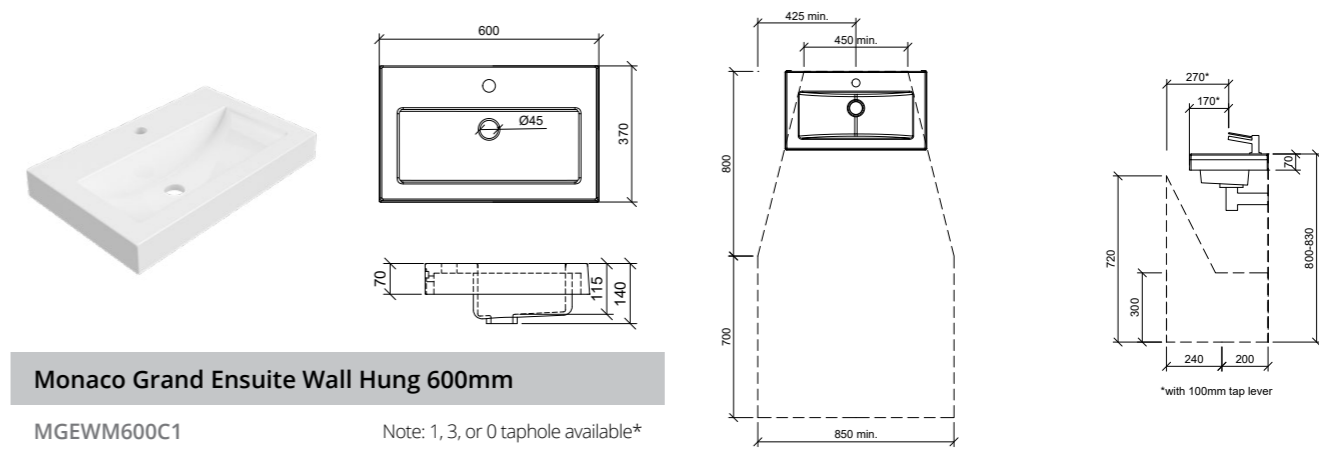

Monaco Grand Ensuite Wall Hung 600mm

Monaco Grand Ensuite Wall Hung 600mm
MGEWM600C1
Note: 1, 3, or 0 taphole available*