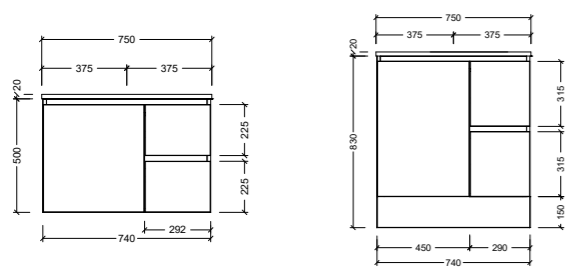

750mm Door and Drawers

VANITY WITH	WALL HUNG	FLOOR STANDING
Essential Top	V750EW	V750EF
Monaco Top	V750MW	V750MF
Stadium Top	V750SW	V750SF
SilkSurface Top and Basin	V750SSW	V750SSF