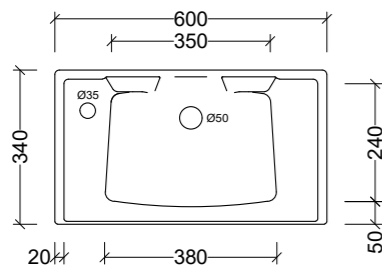

Side View - All Sizes

Prince 600mm

PRI600

Note: 1, 2, 0 taphole available
Centre bowl, LH or RH offset.

Prince 750mm

PRI750

Note: 1, 2, 0 taphole available
Centre bowl, LH or RH offset.

Sanctuary