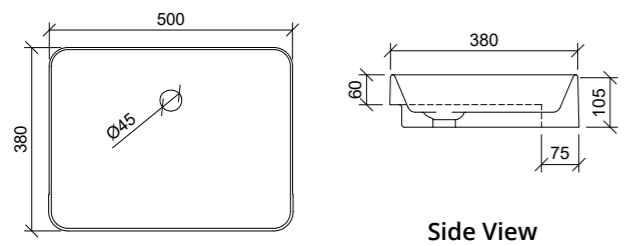

Supreme Forward Bowl 530mm

SFBBASC

Note: 1, 3, or 0 taphole available*

Fergus Forward Bowl 500mm - 75mm

Fergus Forward Bowl 500mm - 75mm

FFB075C0

Note: 0 taphole available

Fergus Forward Bowl 500mm - 175mm