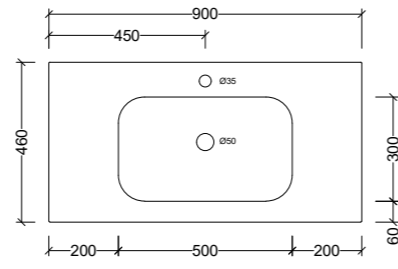

Stadium Centre 600mm

STA600C Note: 1, 3, or 0 taphole available*

Stadium Centre 750mm

STA750C Note: 1, 3, or 0 taphole available*

Stadium Centre 900mm

STA900C Note: 1, 3, or 0 taphole available*

Stadium Centre 1050mm