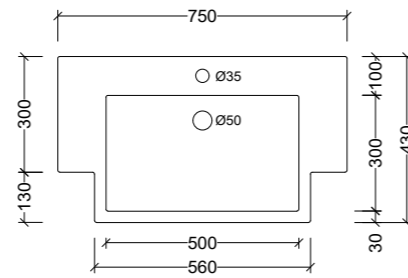

*Available with overflow - see page 48.

Integrated Vanity Tops

Monaco Forward Bowl

Side View - All Sizes

Monaco Forward Bowl Centre 600mm

MFB600C

Note: 1, 3, or 0 taphole available*

Monaco Forward Bowl Centre 750mm