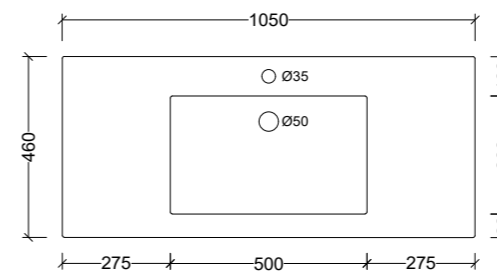

Monaco Grand Centre 1050mm

MGR105C

Note: 1, 3, or 0 taphole available*