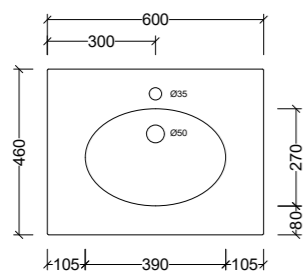

Elite Centre 600mm

ELI600C

Note: 1, 3, or 0 taphole available*