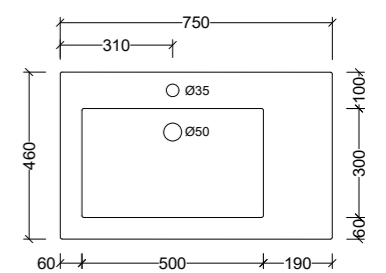

Monaco Grand Offset 750mm

MGR750 Note: 1, 3, or 0 taphole available*
LH or RH offset