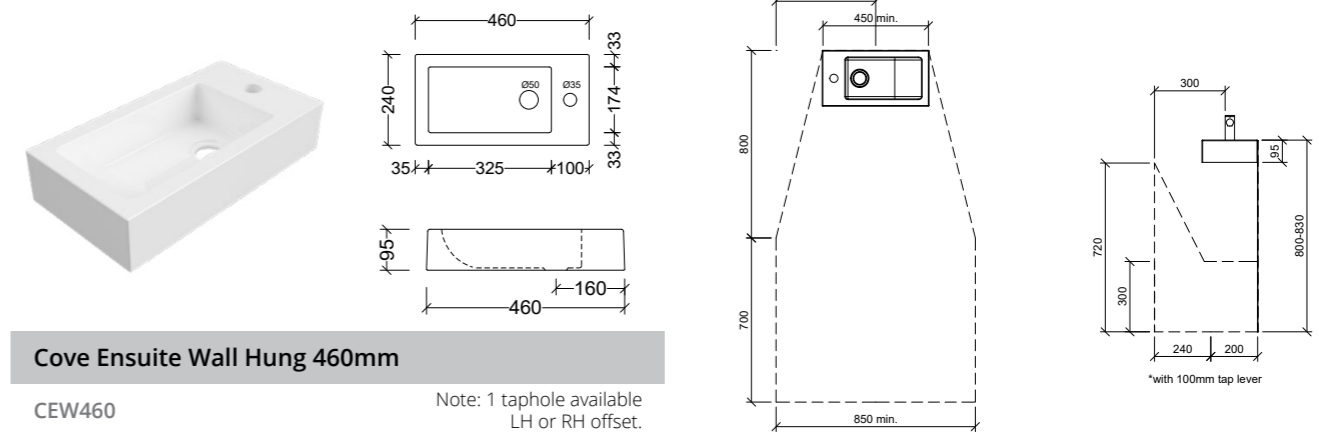

Wall Hung/Accessible Basins & Tops

Cove Ensuite Wall Hung 460mm

Cove Ensuite Wall Hung 460mm
CEW460
Note: 1 taphole available LH or RH offset.