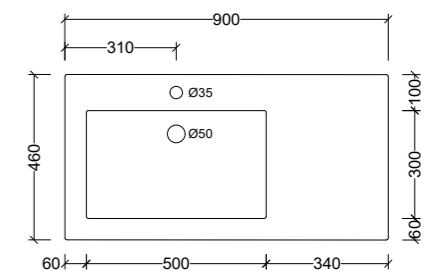

Monaco Grand Offset 900mm

MGR900

Note: 1, 3, or 0 taphole available*
LH or RH offset