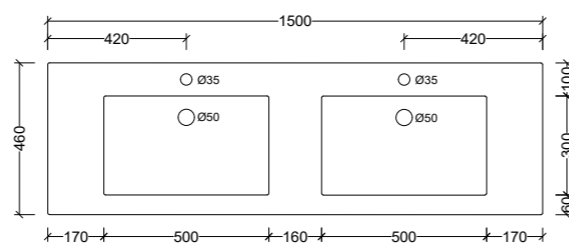

Note: 1, 3, or 0 taphole available*

Monaco Major Offset 1200mm

MMA120

Note: 1, 3, or 0 taphole available*
LH or RH offset

Monaco Major Centre 1500mm

MMA150C

Note: 1, 3, or 0 taphole available*

Monaco Major Double 1500mm