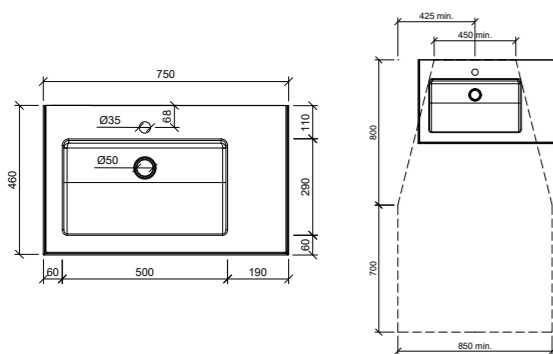

Essential Offset Wall Hung 750mm

ESSWM750

Note: 1, 3, or 0 taphole available*
LH or RH offset.