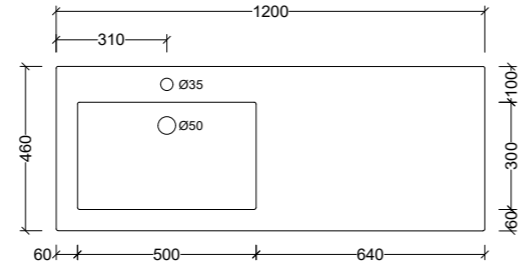

Monaco Grand Offset 1200mm

MGR120

Note: 1, 3, or 0 taphole available*
LH or RH offset