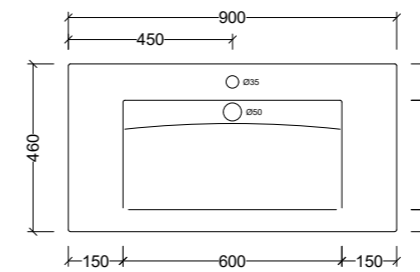

Side View - All Sizes

Vogue Centre 900mm

VOG900C

Note: 1, 3, or 0 taphole available*

Vogue Centre 1200mm

VOG120C

Note: 1, 3, or 0 taphole available*

*Available with overflow - see page 48.

Vogue Major

Side View - All Sizes

Vogue Major Centre 900mm

VMA900C

Note: 1, 3, or 0 taphole available

Vogue Major Centre 1200mm

VMA900C

Note: 1, 3, or 0 taphole available