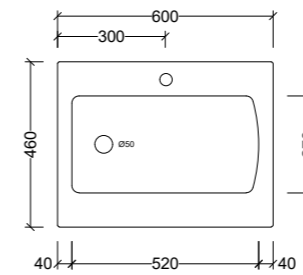

Sanctuary 600mm

SAN600

Note: 1, 3, or 0 taphole available*
LH or RH offset