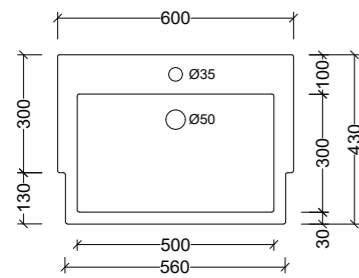

*Available with overflow - see page 48.

Integrated Vanity Tops

Monaco Forward Bowl

Side View - All Sizes

Monaco Forward Bowl Centre 600mm

MFB600C

Note: 1, 3, or 0 taphole available*

Monaco Forward Bowl Centre 750mm