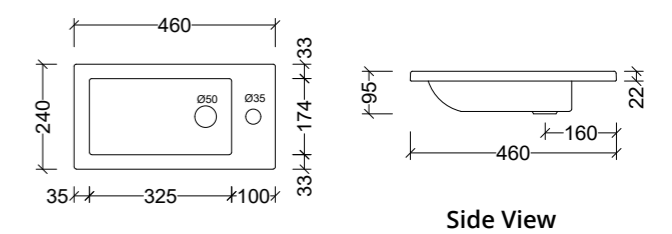

Cove Ensuite Slim 460mm

COV495C0

Note: 0 taphole available

COR350C0

Note: 0 taphole available

CEG460C1

Note: 1 taphole available
LH or RH offset.

CES460C1

Note: 1 taphole available
LH or RH offset.

*Available with overflow - see page 48.