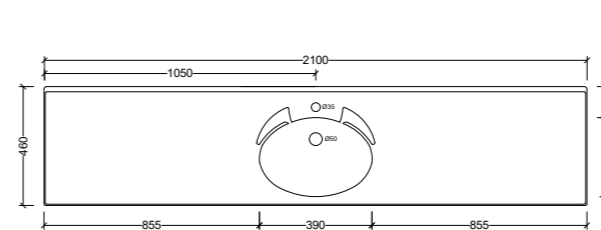

Supreme Centre 2100mm

SUP210C Note: 1, 3, or 0 taphole available*