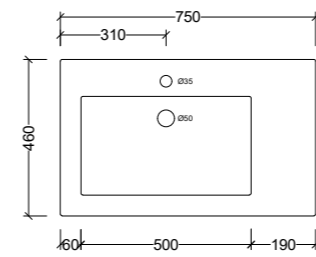

Essential Offset 750mm

ESS750

Note: 1, 3, or 0 taphole available*
LH or RH offset.