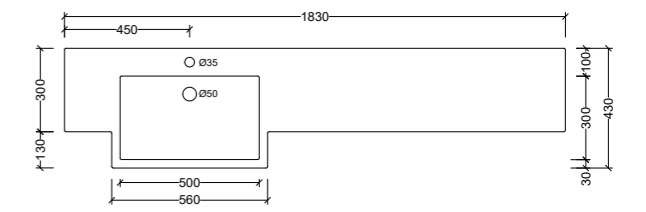

Note: 1, 3, or 0 taphole available*

Monaco Forward Bowl Centre 1800mm

MFB180C

Note: 1, 3, or 0 taphole available*

Monaco Forward Bowl Double 1800mm

MFB180D

Note: 1, 3, or 0 taphole available*

Monaco Forward Bowl Offset 1830mm