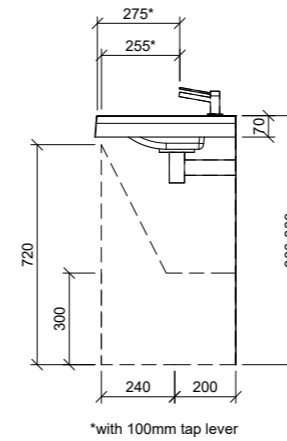

Quay Wall Hung 420mm
QUAWM42C
Note: 1, 3, or 0 taphole available*

*Available with overflow - see page 48.

Wall Hung/Accessible Basins & Tops

Essential Wall Hung

Side View - All Sizes

Side View - All Sizes
*with 100mm tap lever