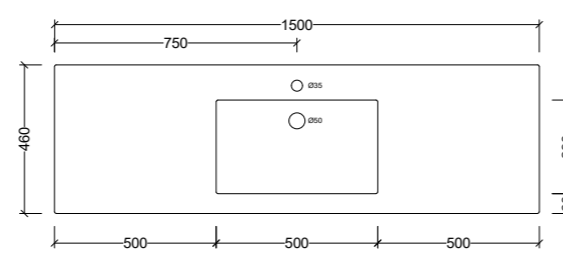

Monaco

Side View - All Sizes

Essential Offset 1200mm

ESS120

Note: 1, 3, or 0 taphole available*
LH or RH offset.

Essential Centre 1500mm

ESS150C

Note: 1, 3, or 0 taphole available*