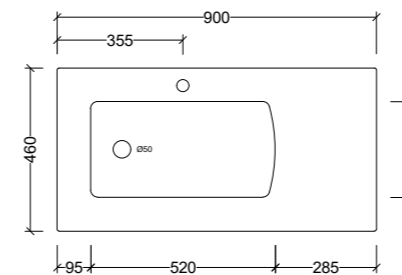

Side View - All Sizes

Sanctuary 600mm

SAN600

Note: 1, 3, or 0 taphole available*
LH or RH offset

Sanctuary 750mm

SAN750

Note: 1, 3, or 0 taphole available*
LH or RH offset

Sanctuary 900mm