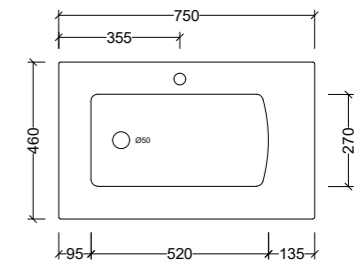

Side View - All Sizes

Sanctuary 600mm

SAN600

Note: 1, 3, or 0 taphole available*
LH or RH offset

Sanctuary 750mm

SAN750

Note: 1, 3, or 0 taphole available*
LH or RH offset

Sanctuary 900mm