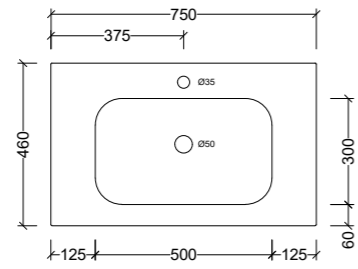

Stadium Centre 750mm

STA750C Note: 1, 3, or 0 taphole available*