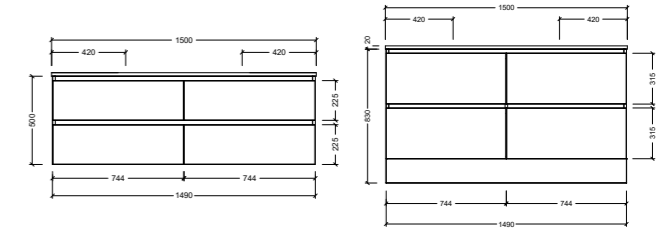

1500mm Double Bowl All-Drawer

VANITY WITH	WALL HUNG	FLOOR STANDING
Essential Top	ADV150DEW	ADV150DEF
Monaco Top	ADV150DMW	ADV150DMF
Stadium Top	ADV150DSW	ADV150DSF
SilkSurface Top and Basins	ADV150DSSW	ADV150DSSF