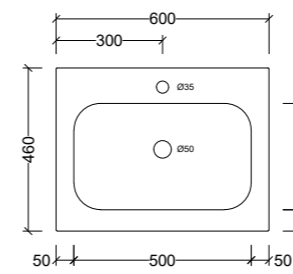

Olympic Stadium Centre 600mm

OST600C

Note: 1, 3, or 0 taphole available*