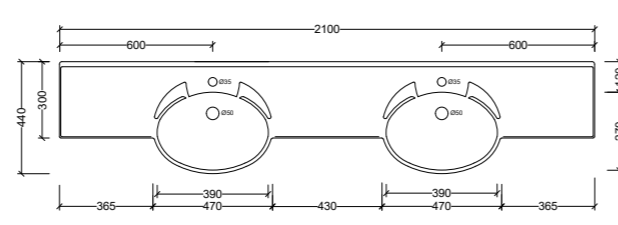

Note: 1, 3, or 0 taphole available*

Supreme Forward Bowl Double 1800mm

SFB180D

Note: 1, 3, or 0 taphole available*

Supreme Forward Bowl Double 2100mm

SFB210D

Note: 1, 3, or 0 taphole available*

Vogue

Side View - All Sizes

Vogue Centre 900mm

VOG900C

Note: 1, 3, or 0 taphole available*

Vogue Centre 1200mm

VOG120C

Note: 1, 3, or 0 taphole available*

*Available with overflow - see page 48.