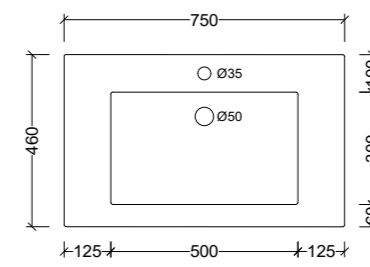

Note: 1, 3, or 0 taphole available*

*Available with overflow - see page 48.

Monaco Major Centre 600mm

MMA600C

Note: 1, 3, or 0 taphole available*

Monaco Major Centre 750mm

MMA750C

Note: 1, 3, or 0 taphole available*