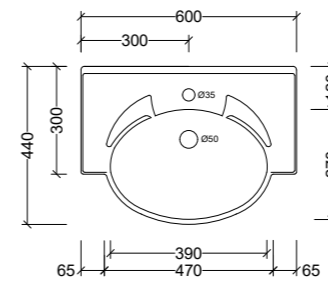

SCN910C

Note: 1, 3, or 0 taphole available*

Supreme Corner Offset 910mm

SCN910

Note: 1, 3, or 0 taphole available*
LH or RH offset

Supreme Forward Bowl

Side View - All Sizes

Supreme Forward Bowl Centre 600mm