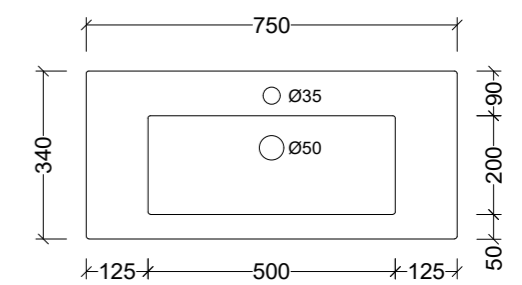

Monaco Ensuite 750mm

MEN750C

Note: 1, 3, or 0 taphole available*