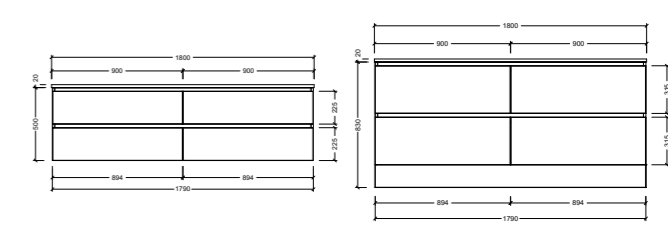

1800mm Centre Bowl All-Drawer

VANITY WITH	WALL HUNG	FLOOR STANDING
Essential Top	ADV180EW	ADV180EF
Monaco Top	ADV180MW	ADV180MF
Stadium Top	ADV180SW	ADV180SF
SilkSurface Top and Basin	ADV180SSW	ADV180SSF