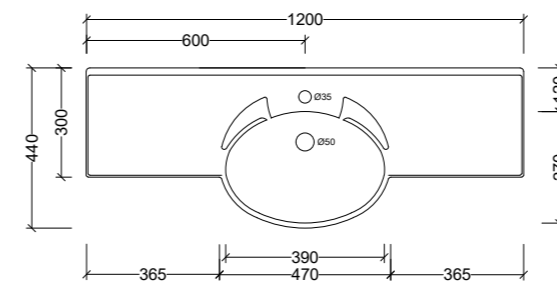

Supreme Forward Bowl Centre 1200mm

SFB120C

Note: 1, 3, or 0 taphole available*