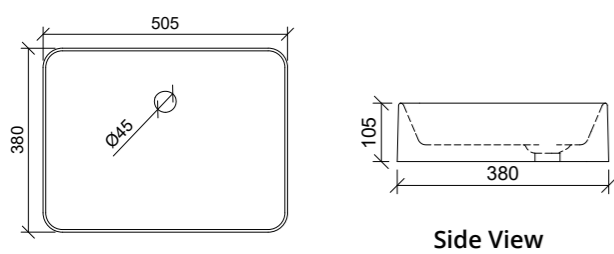

Fergus 500mm

FER500C0

Note: 0 taphole available