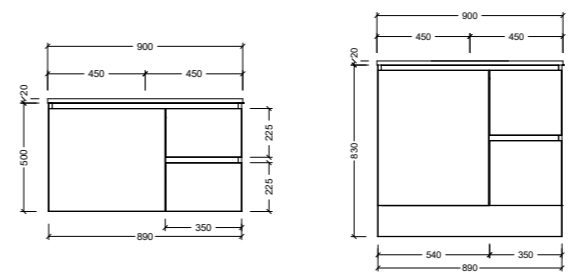

900mm Door and Drawers

VANITY WITH	WALL HUNG	FLOOR STANDING
Essential Top	V900EW	V900EF
Monaco Top	V900MW	V900MF
Stadium Top	V900SW	V900SF
SilkSurface Top and Basin	V900SSW	V900SSF