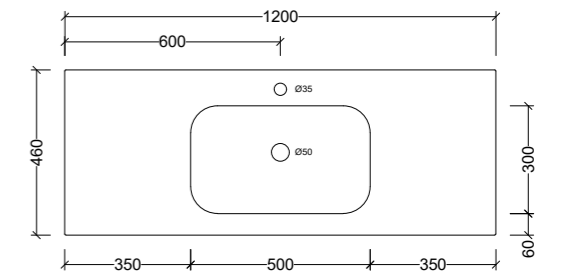

OST900C

Note: 1, 3, or 0 taphole available*

Olympic Stadium Centre 1050mm

OST105C

Note: 1, 3, or 0 taphole available*

Olympic Stadium Centre 1200mm

OST120C

Note: 1, 3, or 0 taphole available*