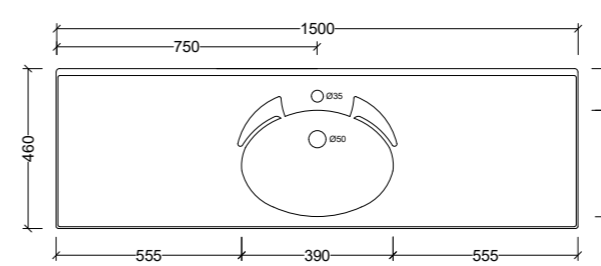

Supreme Centre 600mm

SUP600C Note: 1, 3, or 0 taphole available*

Supreme Centre 750mm

SUP750C Note: 1, 3, or 0 taphole available*

Supreme Centre 850mm

SUP850C Note: 1, 3, or 0 taphole available*

Supreme Centre 1500mm