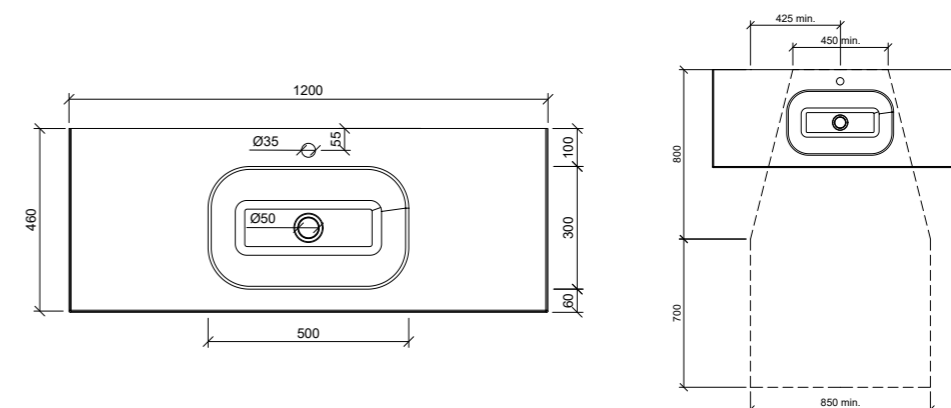

Stadium Wall Hung

Side View - All Sizes

Side View - All Sizes

Stadium Centre Wall Hung 600mm

STAWM600C

Note: 1, 3, or 0 taphole available*

Stadium Centre Wall Hung 900mm

STAWM900C

Note: 1, 3, or 0 taphole available*

Stadium Centre Wall Hung 750mm

STAWM750C

Note: 1, 3, or 0 taphole available*

Stadium Centre Wall Hung 1200mm

STAWM120C

Note: 1, 3, or 0 taphole available*

Accessories