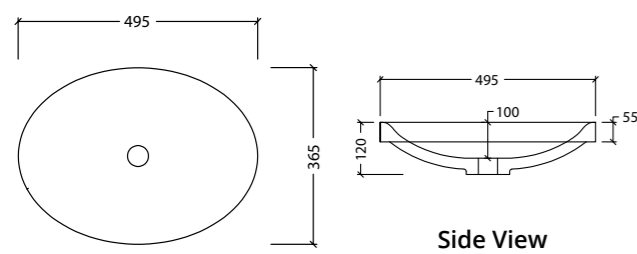

COR120C0

Note: 0 taphole available

Coast

Corrida 35mm

Cove Ensuite Grand 460mm

Cove Ensuite Slim 460mm

Coast 495mm

Corrida 35mm