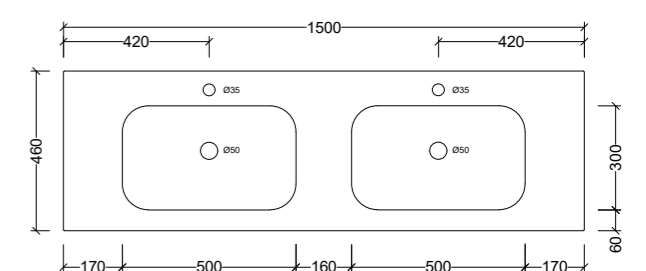

Olympic Stadium Double 1500mm

OST150D

Note: 1, 3, or 0 taphole available*

*Available with overflow - see page 48.