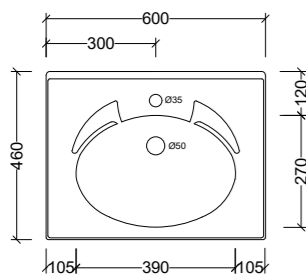

Supreme Centre 600mm

SUP600C Note: 1, 3, or 0 taphole available*