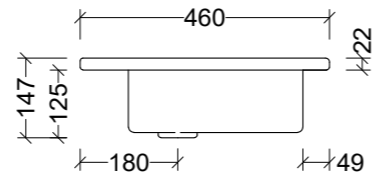

Integrated Vanity Tops

Monaco Continued

Side View - All Sizes