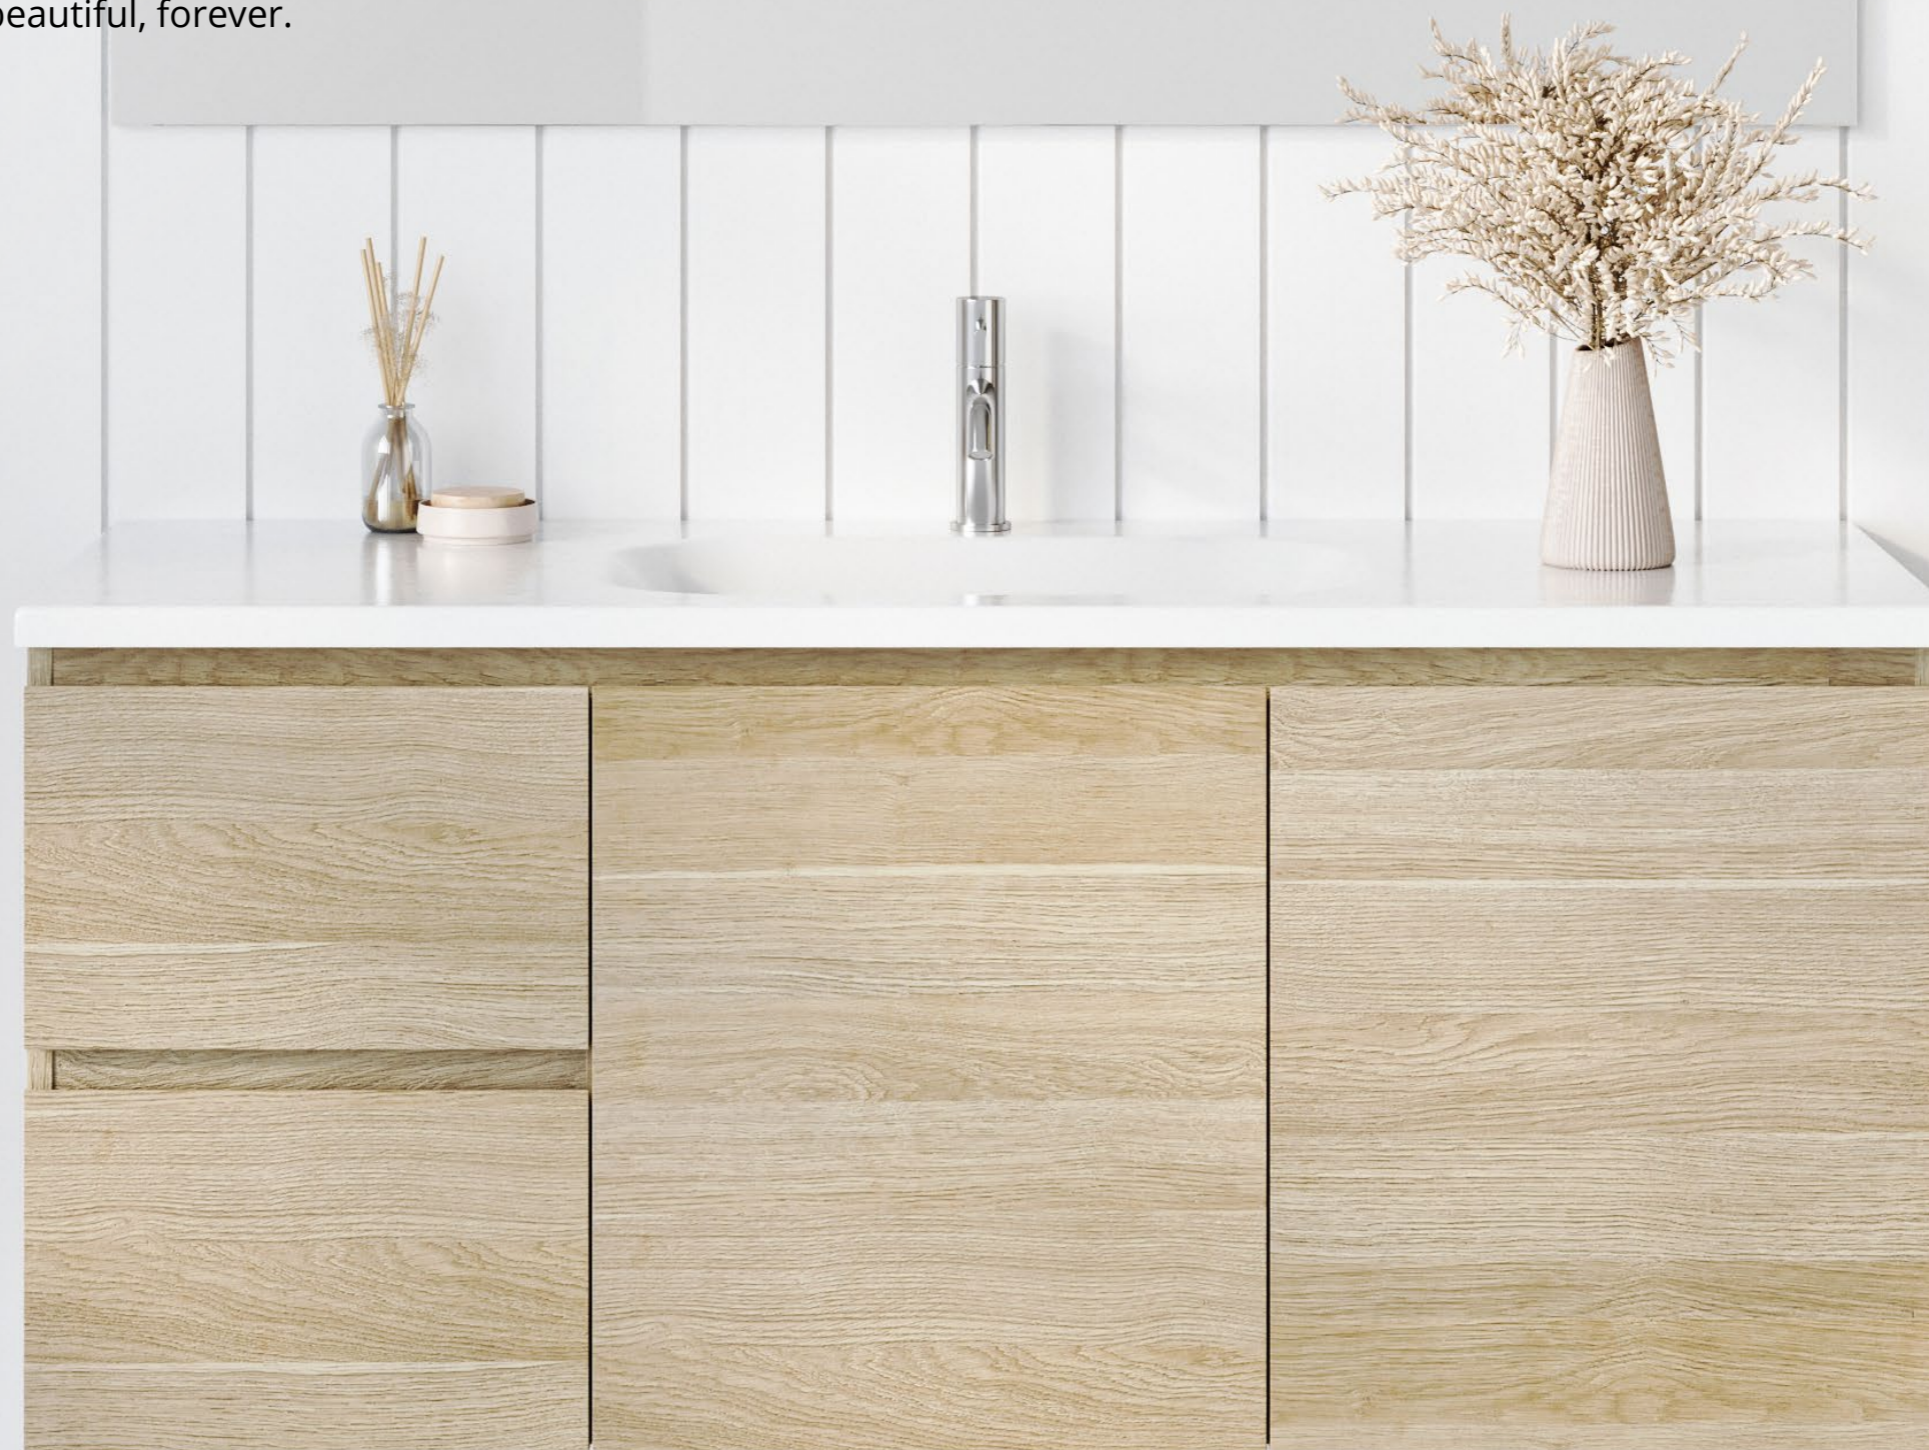

Vanity Tops · Beautiful · Forever

10 Year Warranty

100% Aussie Made

Vanity Tops · Beautiful · Forever

The right choice for durability and strength, Duroclass is the manufacturer of beautiful vanity tops that stand the test of time. Made in Australia and made to last. Just like a diamond – beautiful, forever.