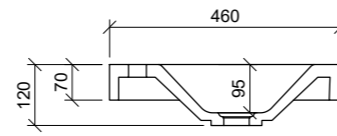

Wall Hung/Accessible Basins & Tops

Stadium Wall Hung

Side View - All Sizes