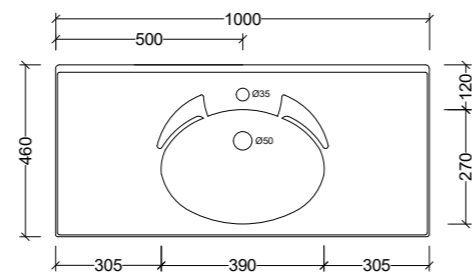

SUP150C Note: 1, 3, or 0 taphole available*

Supreme Double 1500mm

SUP150D Note: 1, 3, or 0 taphole available*

Supreme Centre 900mm

SUP900C Note: 1, 3, or 0 taphole available*

Supreme Centre 1000mm

SUP100C Note: 1, 3, or 0 taphole available*