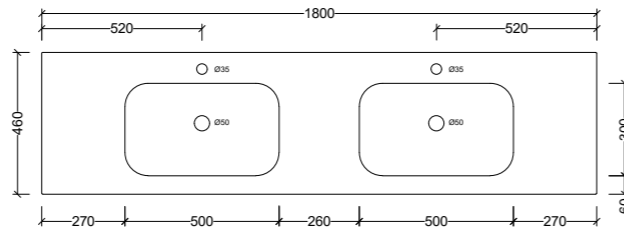

Olympic Stadium Continued

Olympic Stadium Centre 1800mm

OST180C

Note: 1, 3, or 0 taphole available*

Olympic Stadium Double 1800mm

OST180D

Note: 1, 3, or 0 taphole available*

Prince

Side View - All Sizes

Prince 600mm

PRI600

Note: 1, 2, 0 taphole available
Centre bowl, LH or RH offset.

Prince 750mm

PRI750

Note: 1, 2, 0 taphole available
Centre bowl, LH or RH offset.

Sanctuary