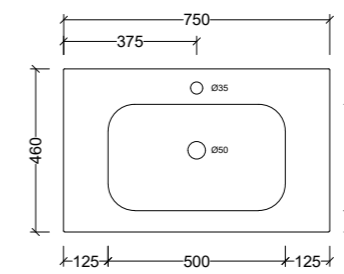

*Available with overflow - see page 48.

Olympic Stadium Centre 600mm

OST600C

Note: 1, 3, or 0 taphole available*

Olympic Stadium Centre 750mm

OST750C

Note: 1, 3, or 0 taphole available*

Olympic Stadium Centre 900mm