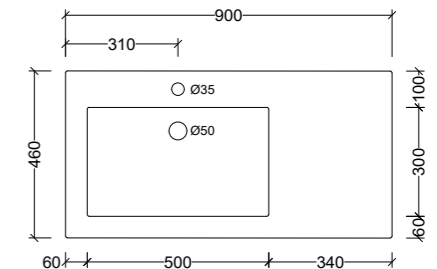

Monaco Major Offset 750mm

MMA750

Note: 1, 3, or 0 taphole available*
LH or RH offset

Monaco Major Centre 900mm

MMA900C

Note: 1, 3, or 0 taphole available*

Monaco Major Offset 900mm

MMA900