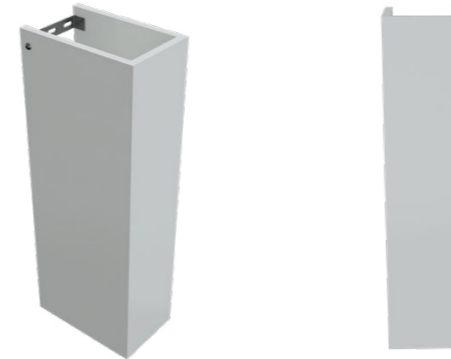

White Gloss

Essential Shroud 480h

ESSSHROUD480

White Gloss

Essential Shroud 715h

ESSSHROUD715

White Gloss

Stadium Shroud 215h