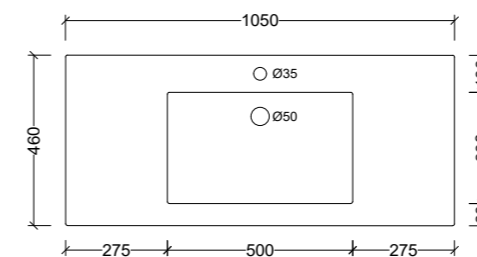

Monaco Major Centre 1050mm

MMA105C

Note: 1, 3, or 0 taphole available*