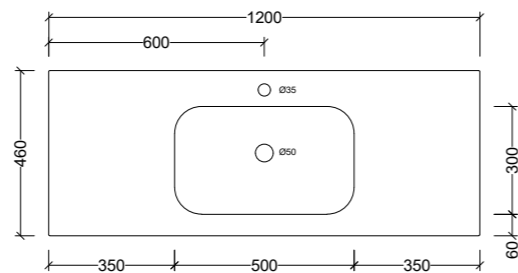

Stadium Centre 1200mm

STA120C Note: 1, 3, or 0 taphole available*