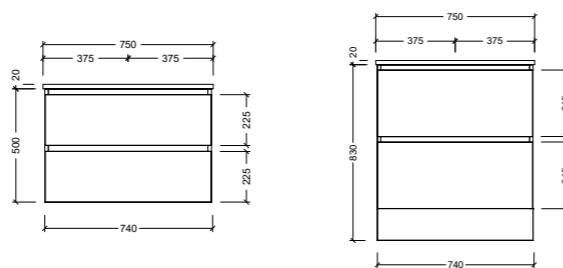

750mm All-Drawer

VANITY WITH	WALL HUNG	FLOOR STANDING
Essential Top	ADV750EW	ADV750EF
Monaco Top	ADV750MW	ADV750MF
Stadium Top	ADV750SW	ADV750SF
SilkSurface Top and Basin	ADV750SSW	ADV750SSF