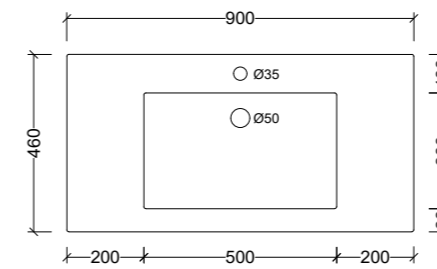

Monaco Major Centre 900mm

MMA900C

Note: 1, 3, or 0 taphole available*