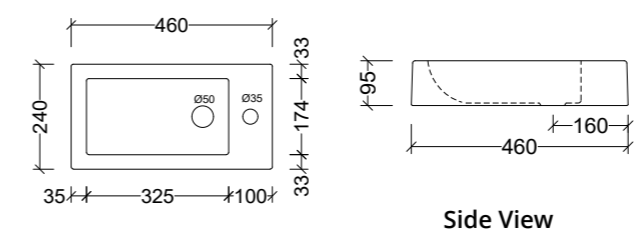

Cove Ensuite Grand 460mm