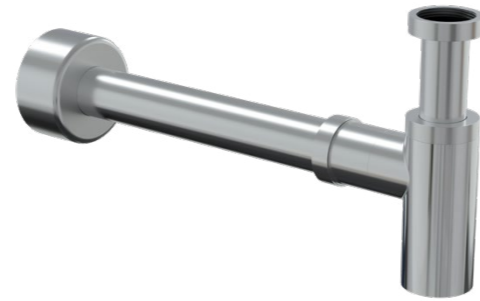

Note: 1, 3, or 0 taphole available*

Stadium Centre Wall Hung 750mm

STAWM750C

Note: 1, 3, or 0 taphole available*

Stadium Centre Wall Hung 1200mm

STAWM120C

Note: 1, 3, or 0 taphole available*

Accessories

Overflow

External Overflow Kit

EOFK41

Chrome

Traps

Bottle Trap 40mm

BTRAPCH40

Chrome