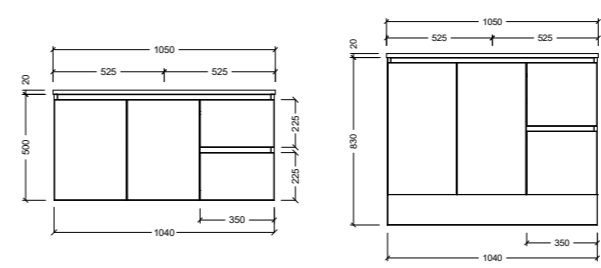

1050mm Door and Drawers

VANITY WITH	WALL HUNG	FLOOR STANDING
Monaco Top	V105MW	V105MF
Stadium Top	V105SW	V105SF
SilkSurface Top and Basin	V105SSW	V105SSF