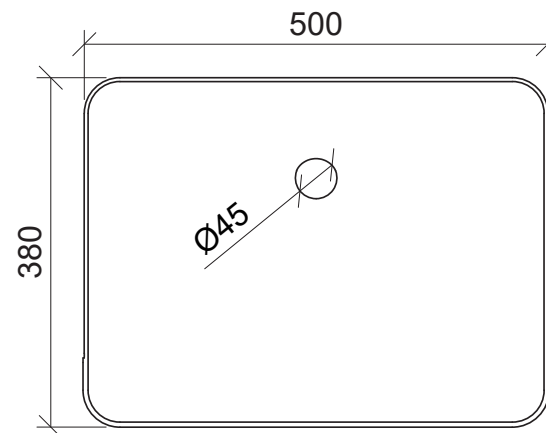

Specification Sheet

Fergus Forward Bowl 175mm

500 x 380 x 105mm Basin

Code 0 Taphole FFB175C0

Colour White Gloss

Basin

Top View

Side View