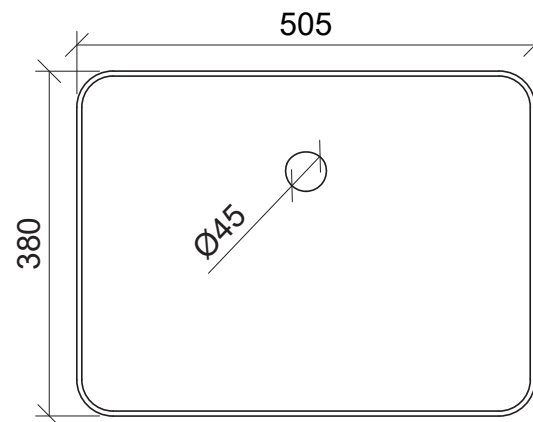

Specification Sheet

Fergus Above Counter 505 x 380 x 105mm Basin

Code 0 Taphole FER500C0

Colour White Gloss

Basin

Top View

Side View