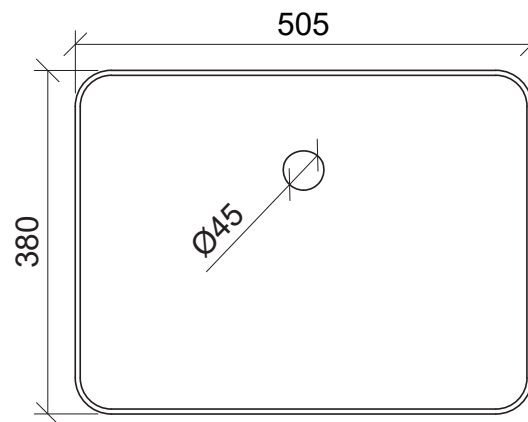

Above Counter Basin

Fergus 500mm

505 x 380 x 105mm

100% Aussie Made

10 Year Warranty

SKU	Description	Colour
FER500C0	Fergus Basin 500mm 0 Taphole	White Gloss

Basin

Top View

Side View