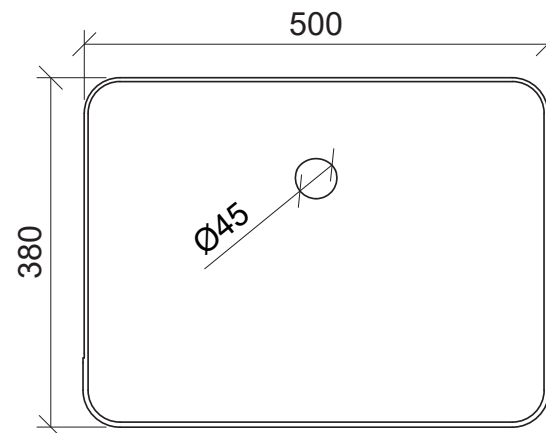

Specification Sheet

Fergus Forward Bowl 75mm

500 x 380 x 105mm Basin

Code 0 Taphole FFB075C0

Colour White Gloss

Basin

Top View

Side View