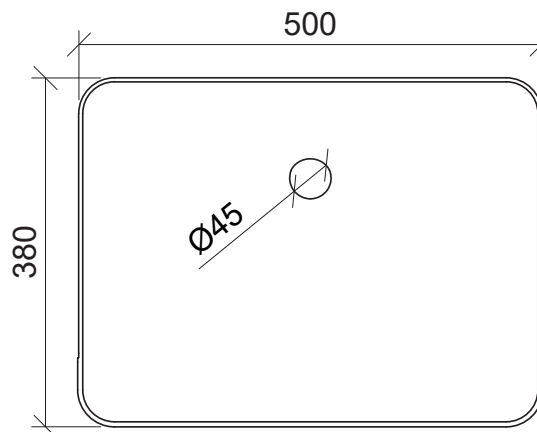

Fergus Forward Bowl 500mm - 75mm

500 x 380 x 105mm

100% Aussie Made

10 Year Warranty

SKU	Description	Colour
FFB075C0	Fergus Forward Bowl 500mm - 75mm 0 Taphole	White Gloss

Basin

Top View

Side View