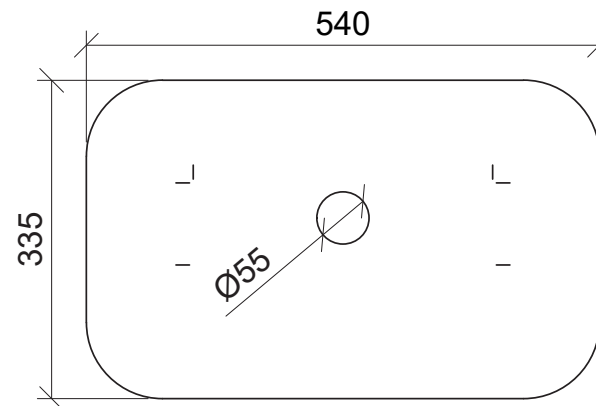

Specification Sheet

Stadium Undermount

540 x 335mm Basin

Code 0 Taphole SUB50

Colour White Gloss

Basin

Top View

Side View