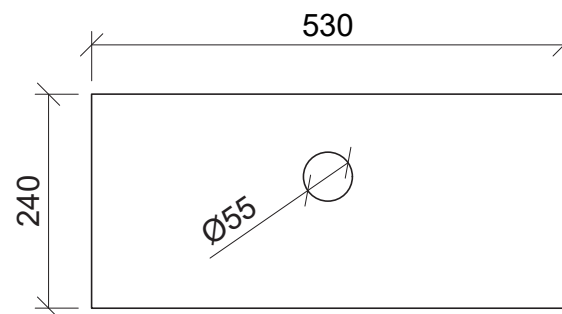

Specification Sheet

Monaco Ensuite Undermount

530 x 240mm Basin

Code 0 Taphole MEU50

Colour White Gloss

Basin

Top View

Side View