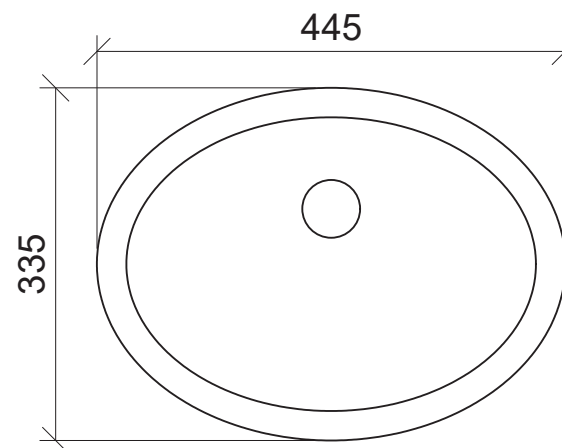

Specification Sheet

Elite Undermount 445 x 335mm Basin

Code 0 Taphole EUB45

Colour White Gloss

Basin

Top View

Side View