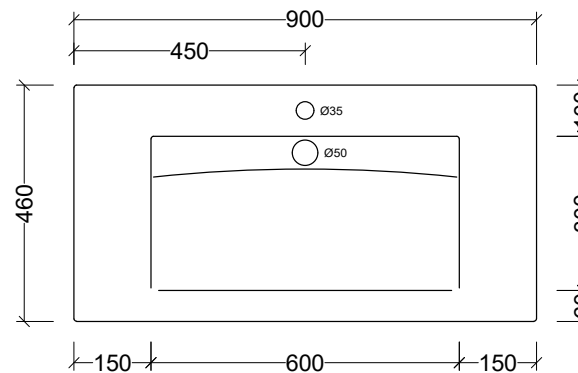

Vogue Major

900mm Centre Bowl

SKU	Description	Colour
VMA900C0	Vogue Major Centre Bowl 900mm 0 Taphole	White Gloss
VMA900C1	Vogue Major Centre Bowl 900mm 1 Taphole	White Gloss
VMA900C3	Vogue Major Centre Bowl 900mm 3 Taphole	White Gloss

Basin

Top View

Side View