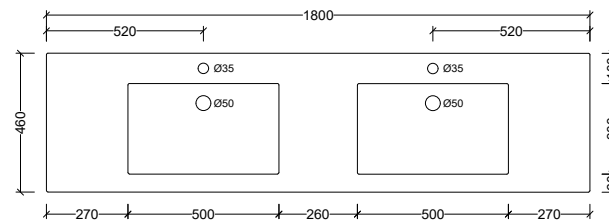

Integrated Vanity Top

Monaco Major

1800mm Double Bowl

100% Aussie Made

10 Year Warranty

SKU	Description	Colour
MMA180D0	Monaco Major Double Bowl 1800mm 0 Taphole	White Gloss
MMA180D1	Monaco Major Double Bowl 1800mm 1 Taphole	White Gloss
MMA180D3	Monaco Major Double Bowl 1800mm 3 Taphole	White Gloss

Available with overflow.

Basin

Top View

Side View