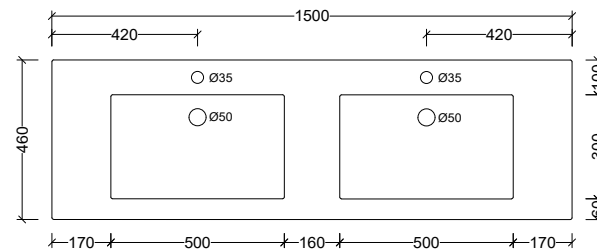

## 1500mm Double Bowl

100% Aussie Made

10 Year Warranty

SKU	Description	Colour
MMA150D0	Monaco Major Double Bowl 1500mm 0 Taphole	White Gloss
MMA150D1	Monaco Major Double Bowl 1500mm 1 Taphole	White Gloss
MMA150D3	Monaco Major Double Bowl 1500mm 3 Taphole	White Gloss

Available with overflow.

Basin

Top View

Side View