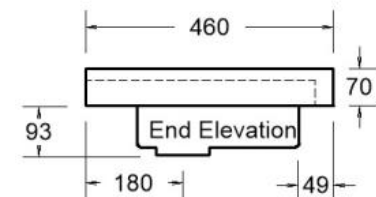

Specification Sheet

Monaco Grand Offset Bowl

900mm Single Bowl

Codes

1 Taphole	LH	MGR900L1
3 Taphole	LH	MGR900L3
0 Taphole	LH	MGR900L0
1 Taphole	RH	MGR900R1
3 Taphole	RH	MGR900R3
0 Taphole	RH	MGR900R0

Colour

White Gloss

Basin

↑ MGR900L1

Top View

Side View

Important Information to
Support Vanity Top