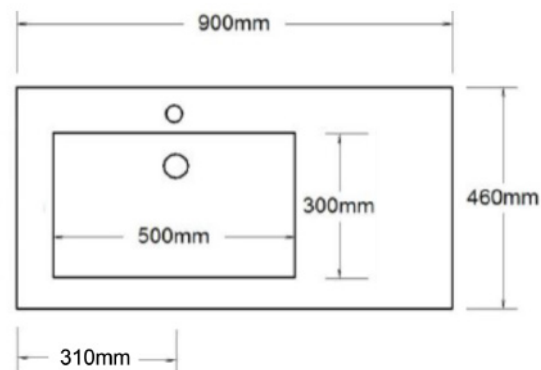

Specification Sheet

Monaco Grand Offset Bowl

900mm Single Bowl

Codes

1 Taphole	LH	MGR900L1
3 Taphole	LH	MGR900L3
0 Taphole	LH	MGR900L0
1 Taphole	RH	MGR900R1
3 Taphole	RH	MGR900R3
0 Taphole	RH	MGR900R0

Colour

White Gloss

Basin

↑ MGR900L1

Top View

Side View

Important Information to
Support Vanity Top