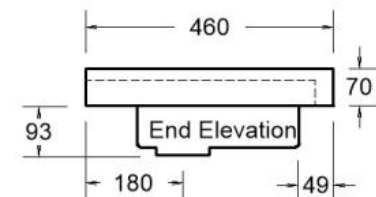

Specification Sheet

Monaco Grand Offset Bowl

750mm Single Bowl

Codes	1 Taphole	LH	MGR750L1
	3 Taphole	LH	MGR750L3
	0 Taphole	LH	MGR750L0
	1 Taphole	RH	MGR750R1
	3 Taphole	RH	MGR750R3
	0 Taphole	RH	MGR750R0
Colour	White Gloss		

Basin

Top View

Side View

Important Information to
Support Vanity Top