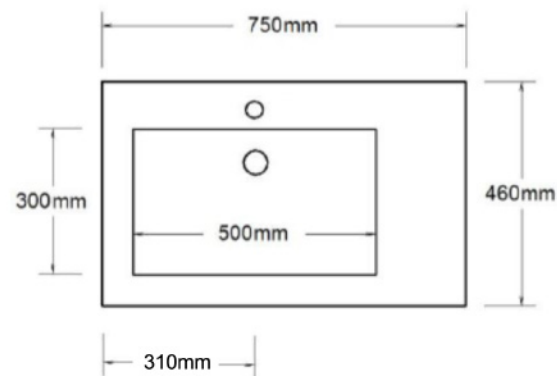

# Monaco Grand Offset Bowl

750mm Single Bowl

<b>Codes</b>	1 Taphole	LH	MGR750L1
	3 Taphole	LH	MGR750L3
	0 Taphole	LH	MGR750L0
	1 Taphole	RH	MGR750R1
	3 Taphole	RH	MGR750R3
	0 Taphole	RH	MGR750R0
<b>Colour</b>	White Gloss		

#### Side View

Important Information to  
Support Vanity Top