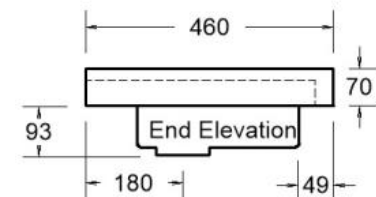

Specification Sheet

Monaco Grand Offset Bowl

1200mm Single Bowl

Codes	1 Taphole	LH	MGR120L1
	3 Taphole	LH	MGR120L3
	0 Taphole	LH	MGR120L0
	1 Taphole	RH	MGR120R1
	3 Taphole	RH	MGR120R3
	0 Taphole	RH	MGR120R0

Colour White Gloss

Basin

Top View

Side View

Important Information to
Support Vanity Top