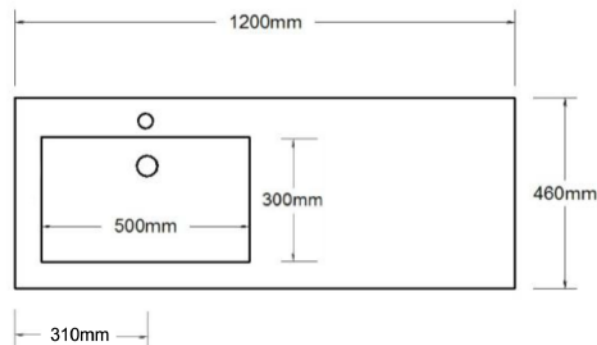

# Monaco Grand Offset Bowl

1200mm Single Bowl

<b>Codes</b>	1 Taphole	LH	MGR120L1
	3 Taphole	LH	MGR120L3
	0 Taphole	LH	MGR120L0
	1 Taphole	RH	MGR120R1
	3 Taphole	RH	MGR120R3
	0 Taphole	RH	MGR120R0

**Colour** White Gloss

#### Side View

Important Information to  
Support Vanity Top