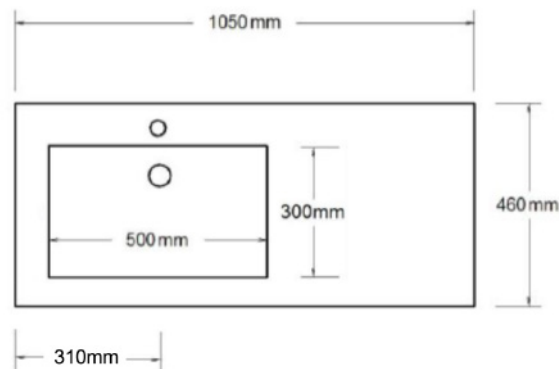

# Monaco Grand Offset Bowl

1050mm Single Bowl

<b>Codes</b>	1 Taphole	LH	MGR105L1
	3 Taphole	LH	MGR105L3
	0 Taphole	LH	MGR105L0
	1 Taphole	RH	MGR105R1
	3 Taphole	RH	MGR105R3
	0 Taphole	RH	MGR105R0

**Colour** White Gloss

### Side View

Important Information to Support Vanity Top