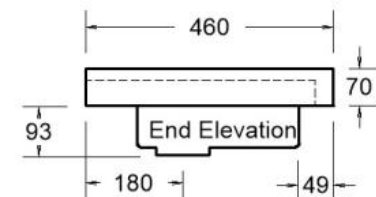

Specification Sheet

Monaco Grand Offset Bowl

1050mm Single Bowl

Codes	1 Taphole	LH	MGR105L1
	3 Taphole	LH	MGR105L3
	0 Taphole	LH	MGR105L0
	1 Taphole	RH	MGR105R1
	3 Taphole	RH	MGR105R3
	0 Taphole	RH	MGR105R0

Colour White Gloss

Basin

Top View

Side View

Important Information to Support Vanity Top