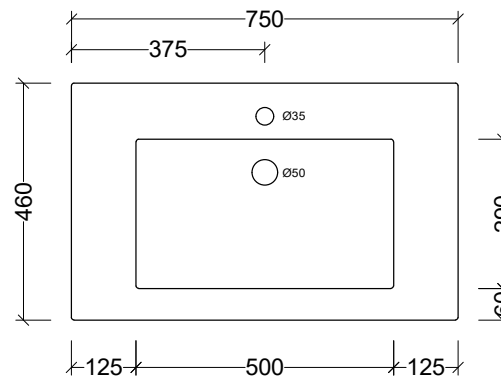

Specification Sheet

Essential

750mm Single Bowl

	1 Taphole	ESS750C1
Codes	3 Taphole	ESS750C3
	0 Taphole	ESS750C0
Colour	White Gloss	

Basin

Top View

Side View