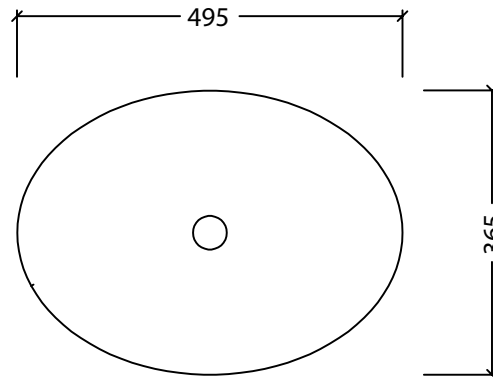

### Coast Oval Inset

495 x 365 x 55mm Basin

**Code** 0 Taphole COV495C0

**Colour** White Gloss

Basin

Top View

Side View