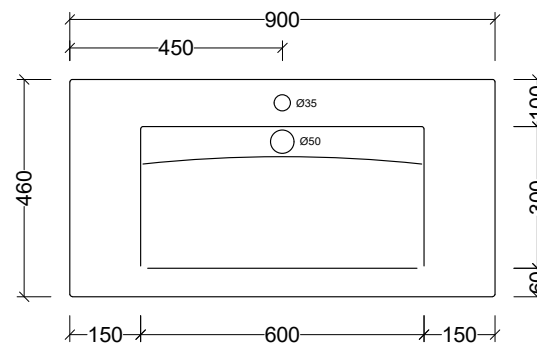

# Vogue

900mm Single Bowl

1 Taphole VOG900C1

**Codes** 3 Taphole VOG900C3

0 Taphole VOG900C0

**Colour** White Gloss

Basin

↑ VOG900C1

Top View

Side View