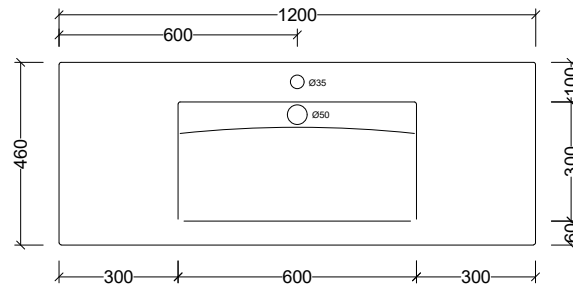

Specification Sheet

Vogue

1200mm Single Bowl

	1 Taphole	VOG120C1
Codes	3 Taphole	VOG120C3
	0 Taphole	VOG120C0
Colour	White Gloss	

Basin

Top View

Side View