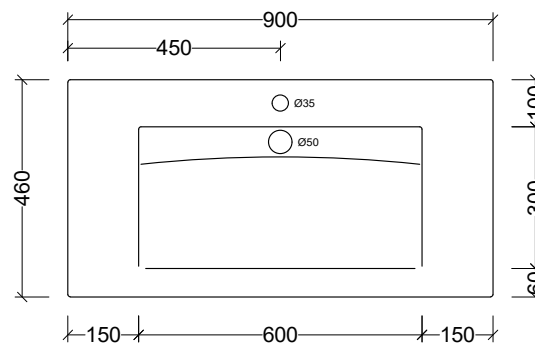

Specification Sheet

Vogue Major

900mm Single Bowl

1 Taphole VMA900C1

Codes 3 Taphole VMA900C3

0 Taphole VMA900C0

Colour White Gloss

Basin

↑ VMA900C1

Top View

Side View