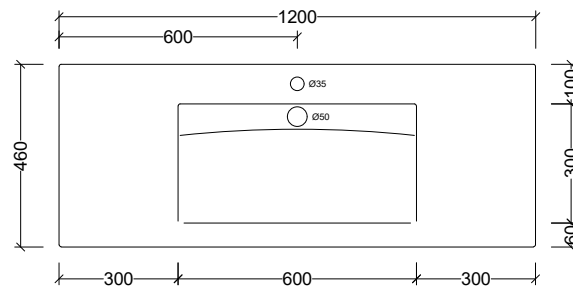

Specification Sheet

Vogue Major

1200mm Single Bowl

1 Taphole VMA120C1

Codes 3 Taphole VMA120C3

0 Taphole VMA120C0

Colour White Gloss

Basin

Top View

Side View