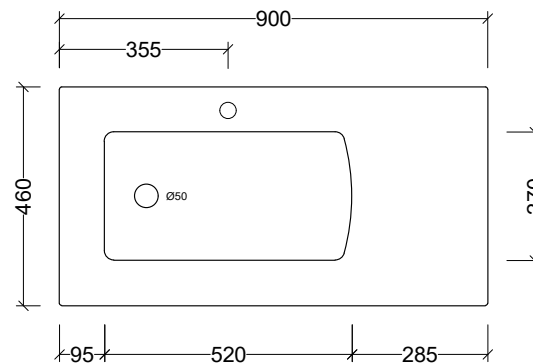

Specification Sheet

Sanctuary Offset Bowl

900mm Single Bowl

Codes

1 Taphole	LH	SAN900L1
3 Taphole	LH	SAN900L3
0 Taphole	LH	SAN900L0
1 Taphole	RH	SAN900L1
3 Taphole	RH	SAN900L3
0 Taphole	RH	SAN900L0

Colour

White Gloss

Basin

Top View

Side View