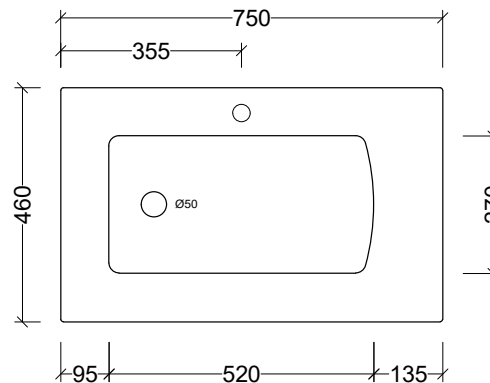

Specification Sheet

Sanctuary Offset Bowl

750mm Single Bowl

Codes

1 Taphole	LH	SAN750L1
3 Taphole	LH	SAN750L3
0 Taphole	LH	SAN750L0
1 Taphole	RH	SAN750R1
3 Taphole	RH	SAN750R3
0 Taphole	RH	SAN750R0

Colour

White Gloss

Basin

Top View

Side View