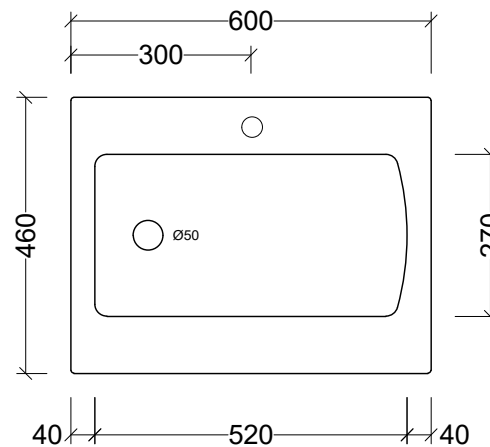

Specification Sheet

Sanctuary Offset Bowl

600mm Single Bowl

Codes

1 Taphole	LH	SAN600L1
3 Taphole	LH	SAN600L3
0 Taphole	LH	SAN600L0
1 Taphole	RH	SAN600R1
3 Taphole	RH	SAN600R3
0 Taphole	RH	SAN600R0

Colour

White Gloss

Basin

Top View

Side View