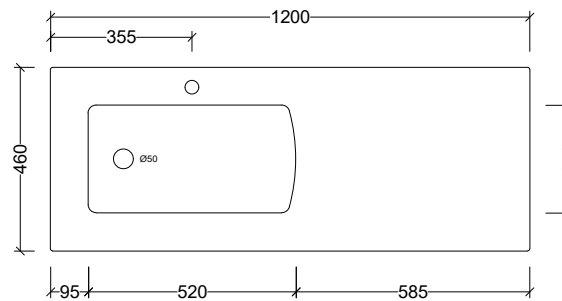

Specification Sheet

Sanctuary Offset Bowl

1200mm Single Bowl

Codes

1 Taphole	LH	SAN120L1
3 Taphole	LH	SAN120L3
0 Taphole	LH	SAN120L0
1 Taphole	RH	SAN120R1
3 Taphole	RH	SAN120R3
0 Taphole	RH	SAN120R0

Colour

White Gloss

Basin

Top View

Side View