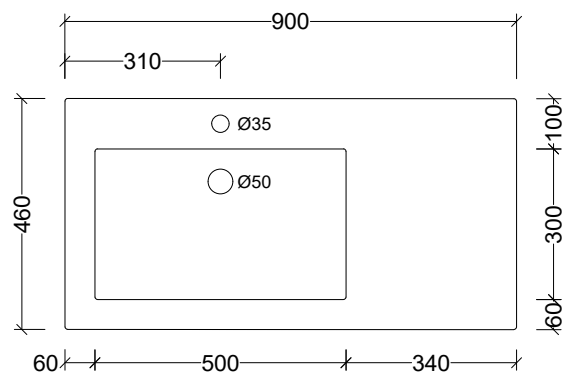

Specification Sheet

Monaco Major Offset 900mm Single Bowl

Codes

1 Taphole	LH	MMA900L1
3 Taphole	LH	MMA900L3
0 Taphole	LH	MMA900L0
1 Taphole	RH	MMA900R1
3 Taphole	RH	MMA900R3
0 Taphole	RH	MMA900R0

Colour

White Gloss

Basin

↑ MMA900L1

Top View

Side View