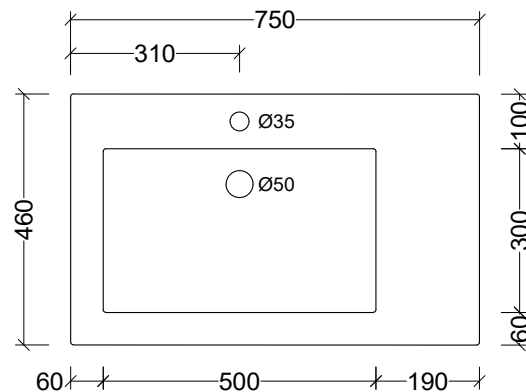

## Specification Sheet

# Monaco Major Offset 750mm Single Bowl

<b>Codes</b>	1 Taphole	LH	MMA750L1
	3 Taphole	LH	MMA750L3
	0 Taphole	LH	MMA750L0
	1 Taphole	RH	MMA750R1
	3 Taphole	RH	MMA750R3
	0 Taphole	RH	MMA750R0
<b>Colour</b>	White Gloss		

#### Side View