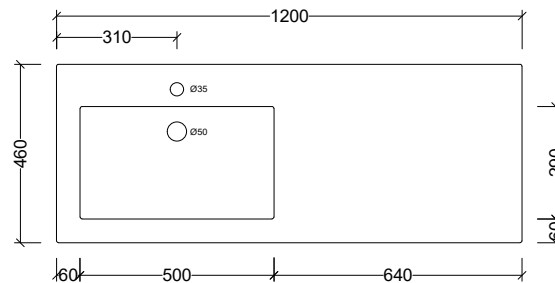

Specification Sheet

Monaco Major Offset 1200mm Single Bowl

Codes

1 Taphole	LH	MMA120L1
3 Taphole	LH	MMA120L3
0 Taphole	LH	MMA120L0
1 Taphole	RH	MMA120R1
3 Taphole	RH	MMA120R3
0 Taphole	RH	MMA120R0

Colour

White Gloss

Basin

Top View

Side View