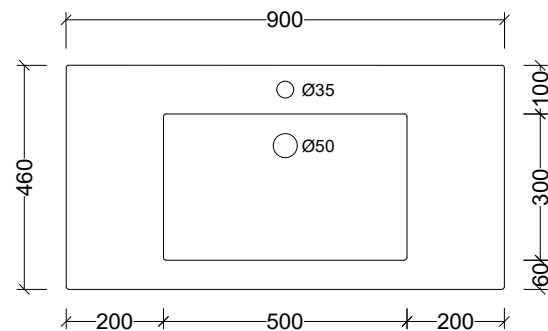

Specification Sheet

Monaco Major

900mm Single Bowl

1 Taphole MMA900C1

Codes **3 Taphole** MMA900C3

0 Taphole MMA900C0

Colour White Gloss

Basin

Top View

Side View