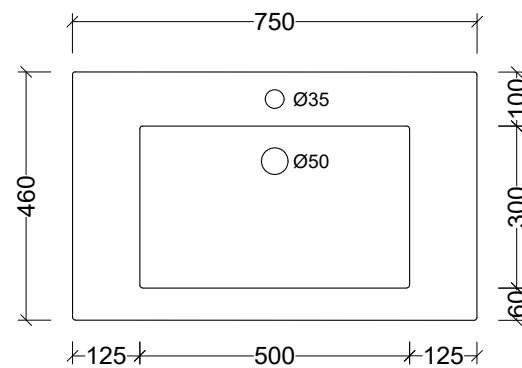

Specification Sheet

Monaco Major

750mm Single Bowl

1 Taphole MMA750C1

Codes **3 Taphole** MMA750C3

0 Taphole MMA750C0

Colour White Gloss

Basin

Top View