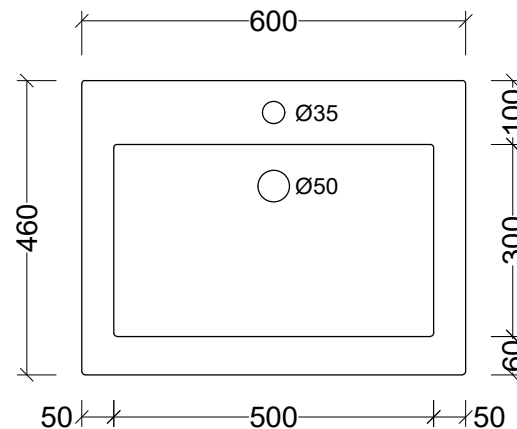

Specification Sheet

Monaco Major

600mm Single Bowl

	1 Taphole	MMA600C1
Codes	3 Taphole	MMA600C3
	0 Taphole	MMA600C0
Colour	White Gloss	

Basin

Top View

Side View