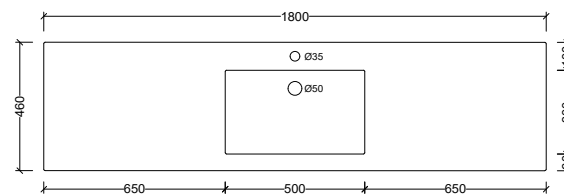

Specification Sheet

Monaco Major

1800mm Single Bowl

1 Taphole MMA180C1

Codes **3 Taphole** MMA180C3

0 Taphole MMA180C0

Colour White Gloss

Basin

Top View