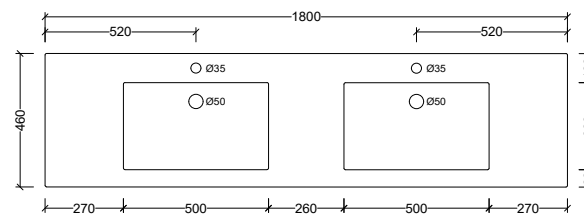

Specification Sheet

Monaco Major

1800mm Double Bowl

1 Taphole MMA180D1

Codes **3 Taphole** MMA180D3

0 Taphole MMA180D0

Colour White Gloss

Basin

Top View

Side View