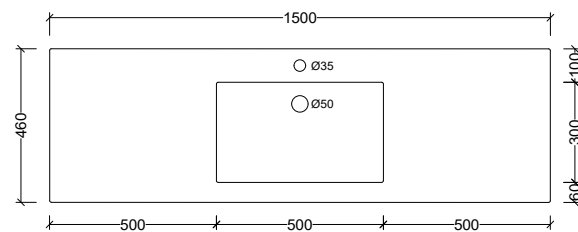

Specification Sheet

Monaco Major

1500mm Single Bowl

1 Taphole MMA150C1

Codes **3 Taphole** MMA150C3

0 Taphole MMA150C0

Colour White Gloss

Basin

Top View

Side View