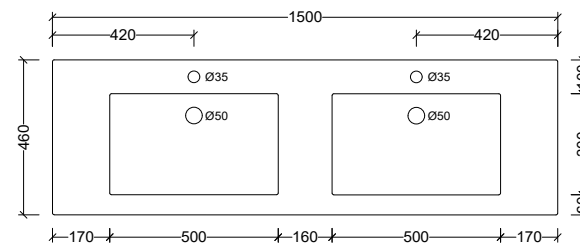

## 1500mm Double Bowl

1 Taphole MMA150D1

**Codes** 3 Taphole MMA150D3

0 Taphole MMA150D0

**Colour** White Gloss

Basin

↑ MMA150D1

Top View

Side View