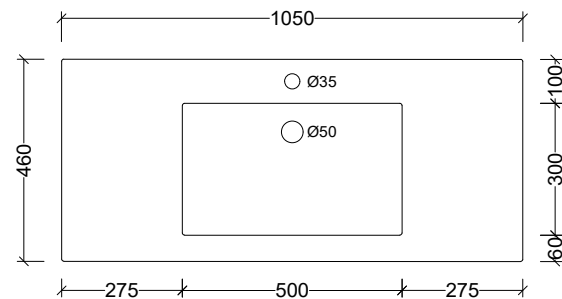

Specification Sheet

Monaco Major

1050mm Single Bowl

1 Taphole MMA105C1

Codes **3 Taphole** MMA105C3

0 Taphole MMA105C0

Colour White Gloss

Basin

Top View

Side View