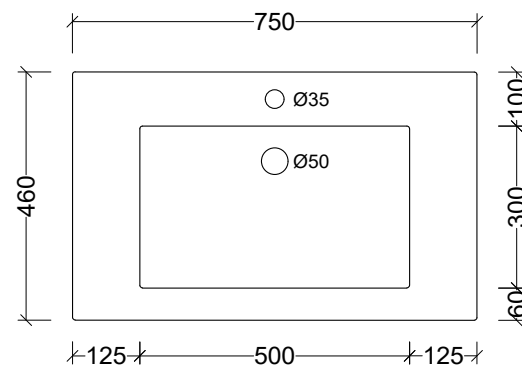

Specification Sheet

Monaco Major Ensuite 750mm Single Bowl

	1 Taphole	MME750C1
Codes	3 Taphole	MME750C3
	0 Taphole	MME750C0
Colour	White Gloss	

Basin

Top View