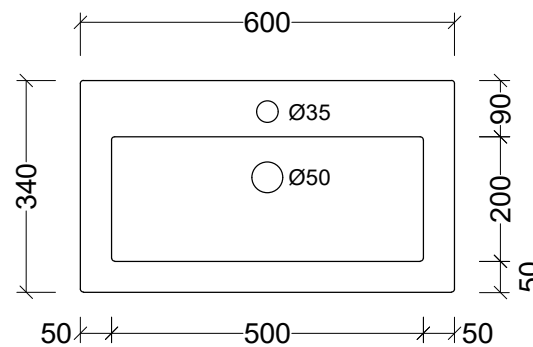

Specification Sheet

Monaco Major Ensuite 600mm Single Bowl

	1 Taphole	MME600C1
Codes	3 Taphole	MME600C3
	0 Taphole	MME600C0
Colour	White Gloss	

Basin

Top View

Side View