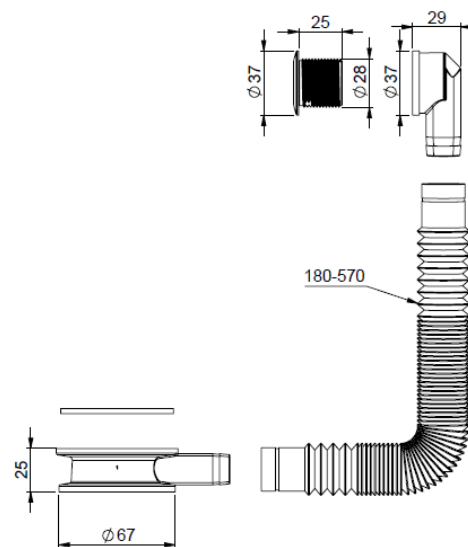

Specification Sheet

Overflow Kit

External Overflow Kit Only

Codes	Overflow	EOFK41
--------------	-----------------	--------

Colour	White with Chrome Ring
---------------	---------------------------

Overflow

Technical Drawing

Product Render