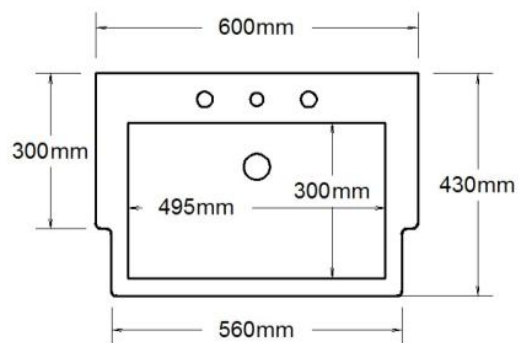

Specification Sheet

Monaco Forward Bowl 600mm Single Bowl

	1 Taphole	MFB600C1
Codes	3 Taphole	MFB600C3
	0 Taphole	MFB600C0
Colour	White Gloss	

Basin

↑ MFB600C1

Top View

Side View