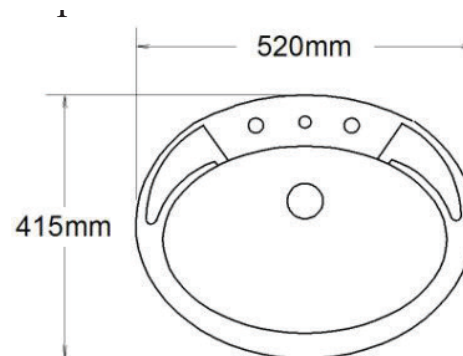

Specification Sheet

Supreme

520mm Drop In Basin

	1 Taphole	SUPBASC1
Codes	3 Taphole	SUPBASC3
	0 Taphole	SUPBASC0
Colour	White Gloss	

Basin

▲ SUPBASC3

Top View

Side View