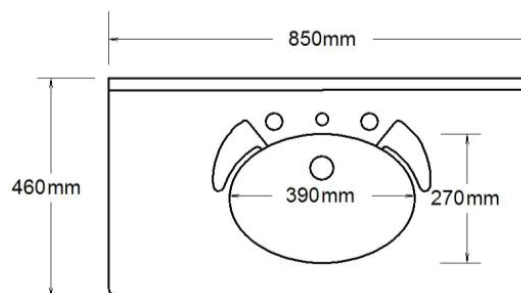

Specification Sheet

Supreme

850mm Single Bowl

1 Taphole SUP850C1

Codes **3 Taphole** SUP850C3

0 Taphole SUP850C0

Colour White Gloss

Basin

▲ SUP850C3

Top View

Side View