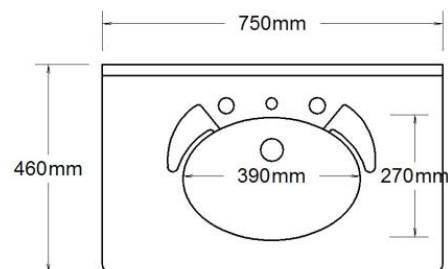

Specification Sheet

Supreme

750mm Single Bowl

	1 Taphole	SUP750C1
Codes	3 Taphole	SUP750C3
	0 Taphole	SUP750C0
Colour	White Gloss	

Basin

▲ SUP750C1

Top View

Side View