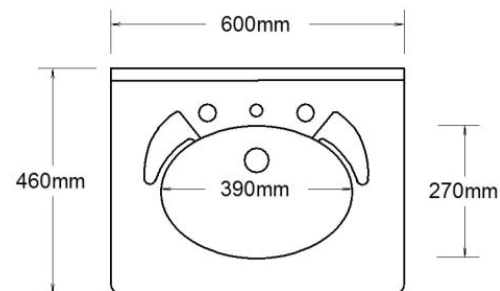

Specification Sheet

Supreme

600mm Single Bowl

1 Taphole SUP600C1

Codes **3 Taphole** SUP600C3

0 Taphole SUP600C0

Colour White Gloss

Basin

▲ SUP600C3

Top View

Side View