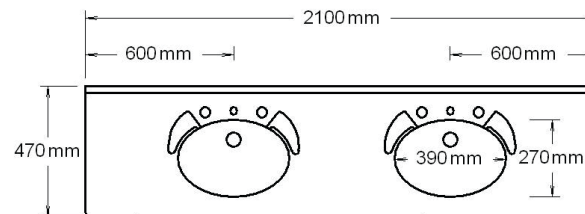

Specification Sheet

Supreme

2100mm Double Bowl

1 Taphole SUP210D1

Codes **3 Taphole** SUP210D3

0 Taphole SUP210D0

Colour White Gloss

Basin

▲ SUP210D3

Top View

Side View