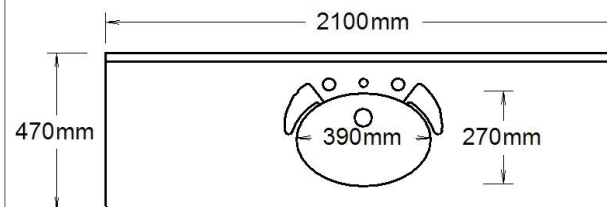

Specification Sheet

Supreme

2100mm Single Bowl

1 Taphole SUP210C1

Codes **3 Taphole** SUP210C3

0 Taphole SUP210C0

Colour White Gloss

Basin

▲ SUP210C1

Top View

Side View