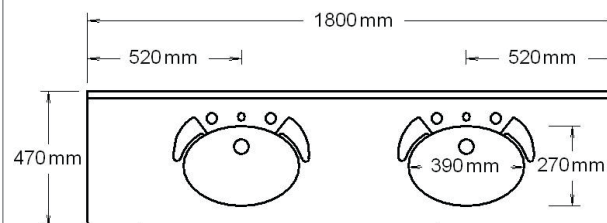

Specification Sheet

Supreme

1800mm Double Bowl

1 Taphole SUP180D1

Codes **3 Taphole** SUP180D3

0 Taphole SUP180D0

Colour White Gloss

Basin

▲ SUP180D3

Top View

Side View