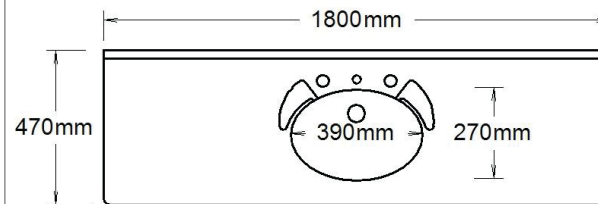

## 1800mm Single Bowl

	<b>1 Taphole</b>	SUP180C1
<b>Codes</b>	<b>3 Taphole</b>	SUP180C3
	<b>0 Taphole</b>	SUP180C0
<b>Colour</b>	White Gloss	

Basin

▲ SUP180D1

Top View

Side View